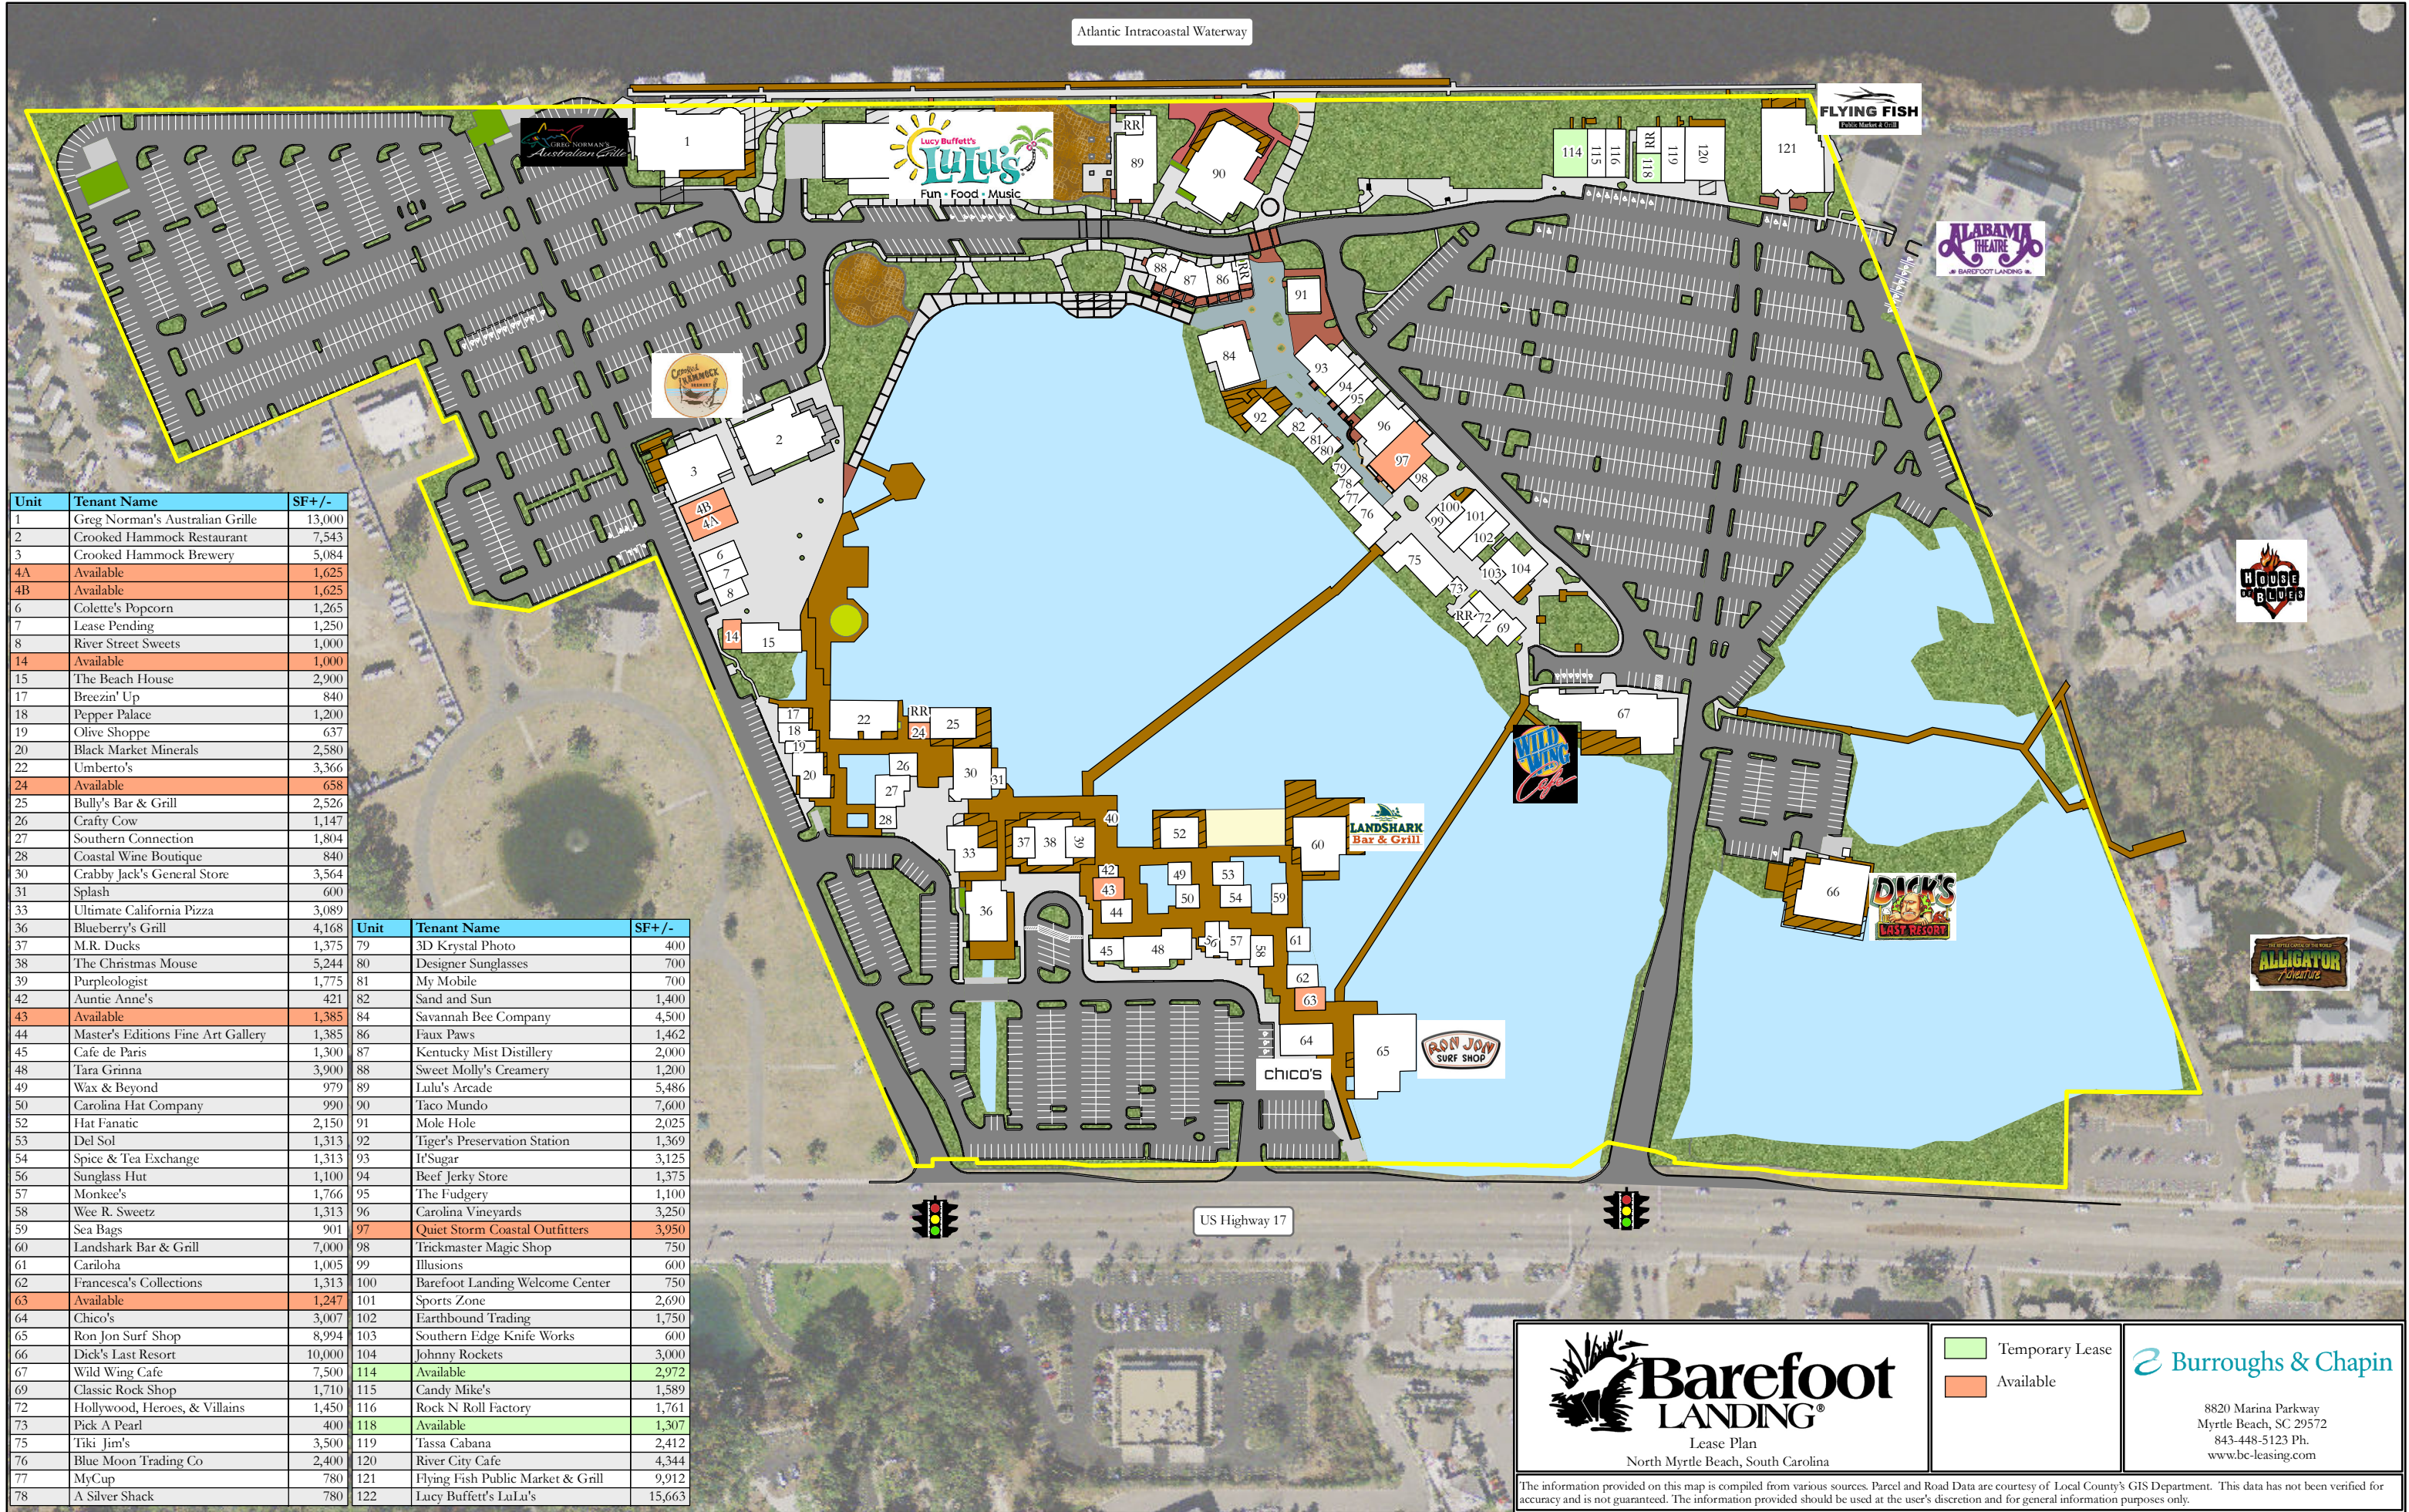

Atlantic Intracoastal Waterway

Unit	Tenant Name	SF+/-
1	Greg Norman's Australian Grille	13,000
2	Crooked Hammock Restaurant	7,543
3	Crooked Hammock Brewery	5,084
4A	Available	1,625
4B	Available	1,625
6	Colette's Popcorn	1,265
7	Lease Pending	1,250
8	River Street Sweets	1,000
14	Available	1,000
15	The Beach House	2,900
17	Breezin' Up	840
18	Pepper Palace	1,200
19	Olive Shoppe	637
20	Black Market Minerals	2,580
22	Umberto's	3,366
24	Available	658
25	Bully's Bar & Grill	2,526
26	Crafty Cow	1,147
27	Southern Connection	1,804
28	Coastal Wine Boutique	840
30	Crabby Jack's General Store	3,564
31	Splash	600
33	Ultimate California Pizza	3,089
36	Blueberry's Grill	4,168
37	M.R. Ducks	1,375
38	The Christmas Mouse	5,244
39	Purpleologist	1,775
42	Auntie Anne's	421
43	Available	1,385
44	Master's Editions Fine Art Gallery	1,385
45	Café de Paris	1,300
48	Tara Grinna	3,900
49	Wax & Beyond	979
50	Carolina Hat Company	990
52	Hat Fanatic	2,150
53	Del Sol	1,313
54	Spice & Tea Exchange	1,313
56	Sunglass Hut	1,100
57	Monkee's	1,766
58	Wee R. Sweetz	1,313
59	Sea Bags	901
60	Landshark Bar & Grill	7,000
61	Carloha	1,005
62	Francesca's Collections	1,313
63	Available	1,247
64	Chico's	3,007
65	Ron Jon Surf Shop	8,994
66	Dick's Last Resort	10,000
67	Wild Wing Cafe	7,500
69	Classic Rock Shop	1,710
72	Hollywood, Heroes, & Villains	1,450
73	Pick A Pearl	400
75	Tiki Jim's	3,500
76	Blue Moon Trading Co	2,400
77	MyCup	780
78	A Silver Shack	780
79	3D Krystal Photo	400
80	Designer Sunglasses	700
81	My Mobile	700
82	Sand and Sun	1,400
84	Savannah Bee Company	4,500
86	Faux Paws	1,462
87	Kentucky Mist Distillery	2,000
88	Sweet Molly's Creamery	1,200
89	Lulu's Arcade	5,486
90	Taco Mundo	7,600
91	Mole Hole	2,025
92	Tiger's Preservation Station	1,369
93	It'Sugar	3,125
94	Beef Jerky Store	1,375
95	The Fudgerly	1,100
96	Carolina Vincyards	3,250
97	Quiet Storm Coastal Outfitters	3,950
98	Trickmaster Magic Shop	750
99	Illusions	600
100	Barefoot Landing Welcome Center	750
101	Sports Zone	2,690
102	Earthbound Trading	1,750
103	Southern Edge Knife Works	600
104	Johnny Rockets	3,000
114	Available	2,972
115	Candy Mike's	1,589
116	Rock N Roll Factory	1,761
118	Available	1,307
119	Tassa Cabana	2,412
120	River City Cafe	4,344
121	Flying Fish Public Market & Grill	9,912
122	Lucy Buffett's LuLu's	15,663