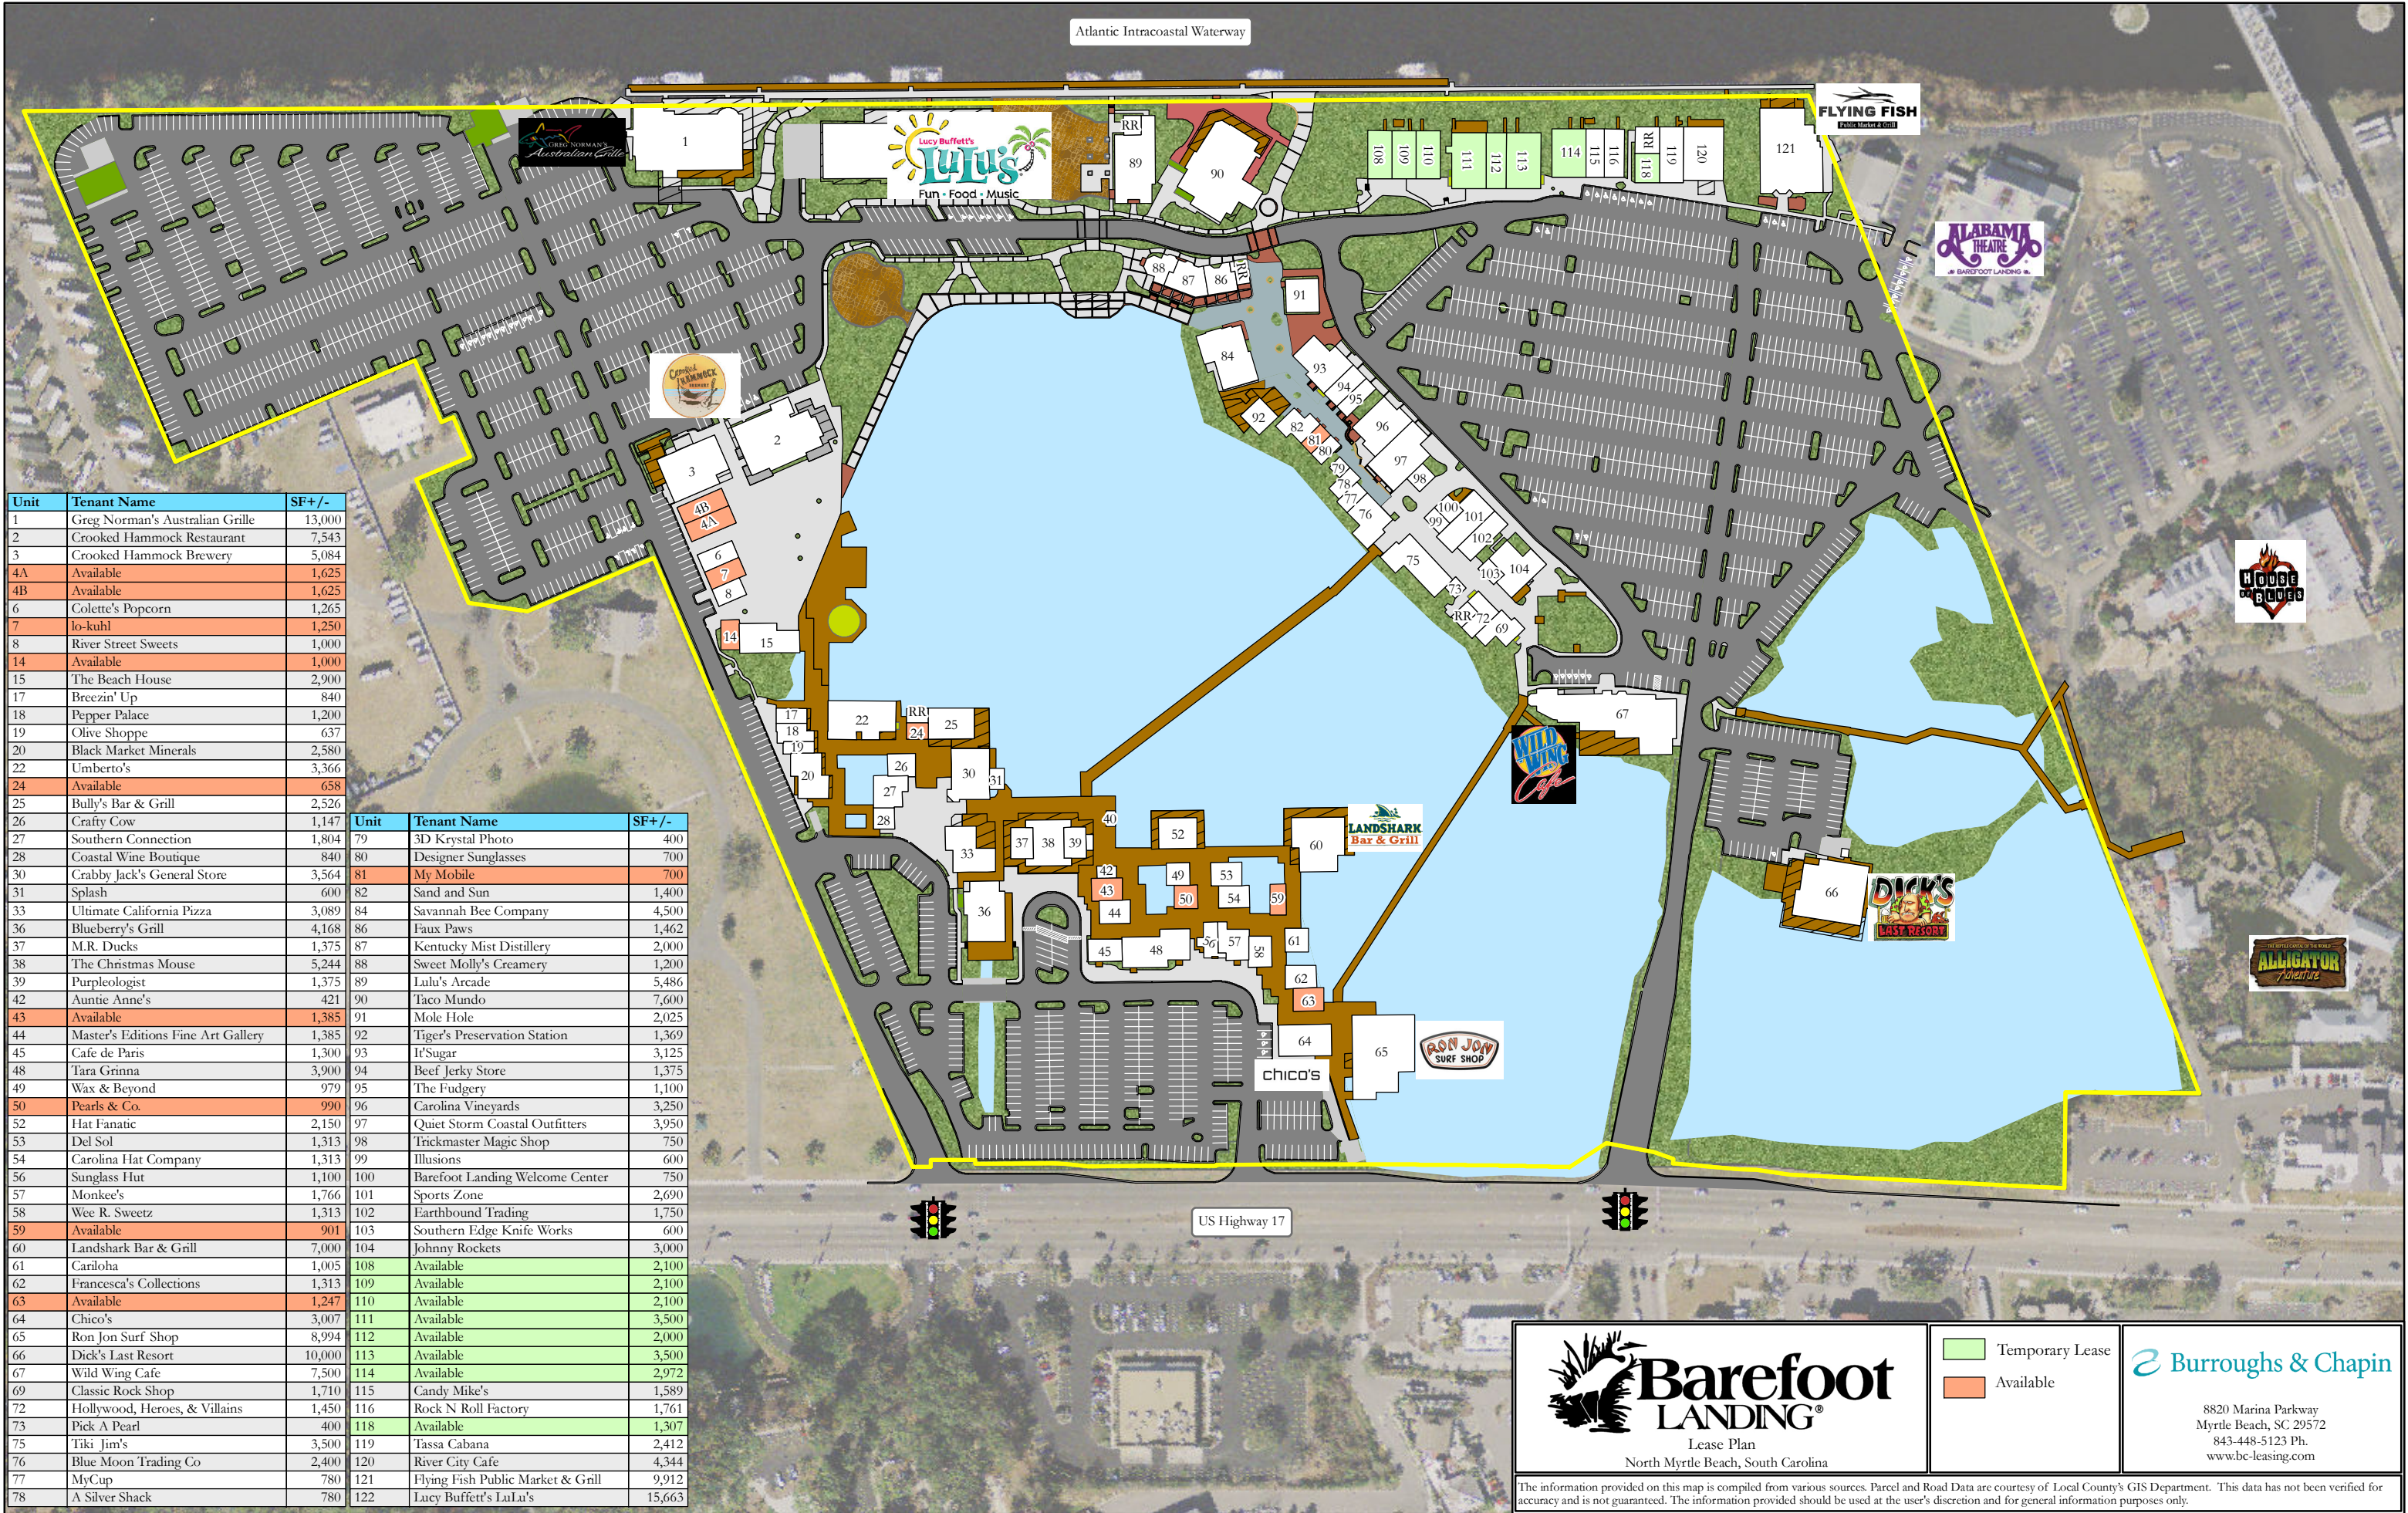

Atlantic Intracoastal Waterway

Unit	Tenant Name	SF+/-
1	Greg Norman's Australian Grille	13,000
2	Crooked Hammock Restaurant	7,543
3	Crooked Hammock Brewery	5,084
4A	Available	1,625
4B	Available	1,625
6	Colette's Popcorn	1,265
7	lo-kuhl	1,250
8	River Street Sweets	1,000
14	Available	1,000
15	The Beach House	2,900
17	Breezin' Up	840
18	Pepper Palace	1,200
19	Olive Shoppe	637
20	Black Market Minerals	2,580
22	Umberto's	3,366
24	Available	658
25	Bully's Bar & Grill	2,526
26	Crafty Cow	1,147
27	Southern Connection	1,804
28	Coastal Wine Boutique	840
30	Crabby Jack's General Store	3,564
31	Splash	600
33	Ultimate California Pizza	3,089
36	Blueberry's Grill	4,168
37	M.R. Ducks	1,375
38	The Christmas Mouse	5,244
39	Purpleologist	1,375
42	Auntie Anne's	421
43	Available	1,385
44	Master's Editions Fine Art Gallery	1,385
45	Cafe de Paris	1,300
48	Tara Grinna	3,900
49	Wax & Beyond	979
50	Pearls & Co.	990
52	Hat Fanatic	2,150
53	Del Sol	1,313
54	Carolina Hat Company	1,313
56	Sunglass Hut	1,100
57	Monkee's	1,766
58	Wee R. Sweetz	1,313
59	Available	901
60	Lands Shark Bar & Grill	7,000
61	Carloha	1,005
62	Francesca's Collections	1,313
63	Available	1,247
64	Chico's	3,007
65	Ron Jon Surf Shop	8,994
66	Dick's Last Resort	10,000
67	Wild Wing Cafe	7,500
69	Classic Rock Shop	1,710
72	Hollywood, Heroes, & Villains	1,450
73	Pick A Pearl	400
75	Tiki Jim's	3,500
76	Blue Moon Trading Co	2,400
77	MyCup	780
78	A Silver Shack	780
79	3D Krystal Photo	400
80	Designer Sunglasses	700
81	My Mobile	700
82	Sand and Sun	1,400
84	Savannah Bee Company	4,500
86	Faux Paws	1,462
87	Kentucky Mist Distillery	2,000
88	Sweet Molly's Creamery	1,200
89	Lulu's Arcade	5,486
90	Taco Mundo	7,600
91	Mole Hole	2,025
92	Tiger's Preservation Station	1,369
93	It'Sugar	3,125
94	Beef Jerky Store	1,375
95	The Fudger	1,100
96	Carolina Vineyards	3,250
97	Quiet Storm Coastal Outfitters	3,950
98	Trickmaster Magic Shop	750
99	Illusions	600
100	Barefoot Landing Welcome Center	750
101	Sports Zone	2,690
102	Earthbound Trading	1,750
103	Southern Edge Knife Works	600
104	Johnny Rockets	3,000
108	Available	2,100
109	Available	2,100
110	Available	2,100
111	Available	3,500
112	Available	2,000
113	Available	3,500
114	Available	2,972
115	Candy Mike's	1,589
116	Rock N Roll Factory	1,761
118	Available	1,307
119	Tassa Cabana	2,412
120	River City Cafe	4,344
121	Flying Fish Public Market & Grill	9,912
122	Lucy Buffett's LuLa's	15,663