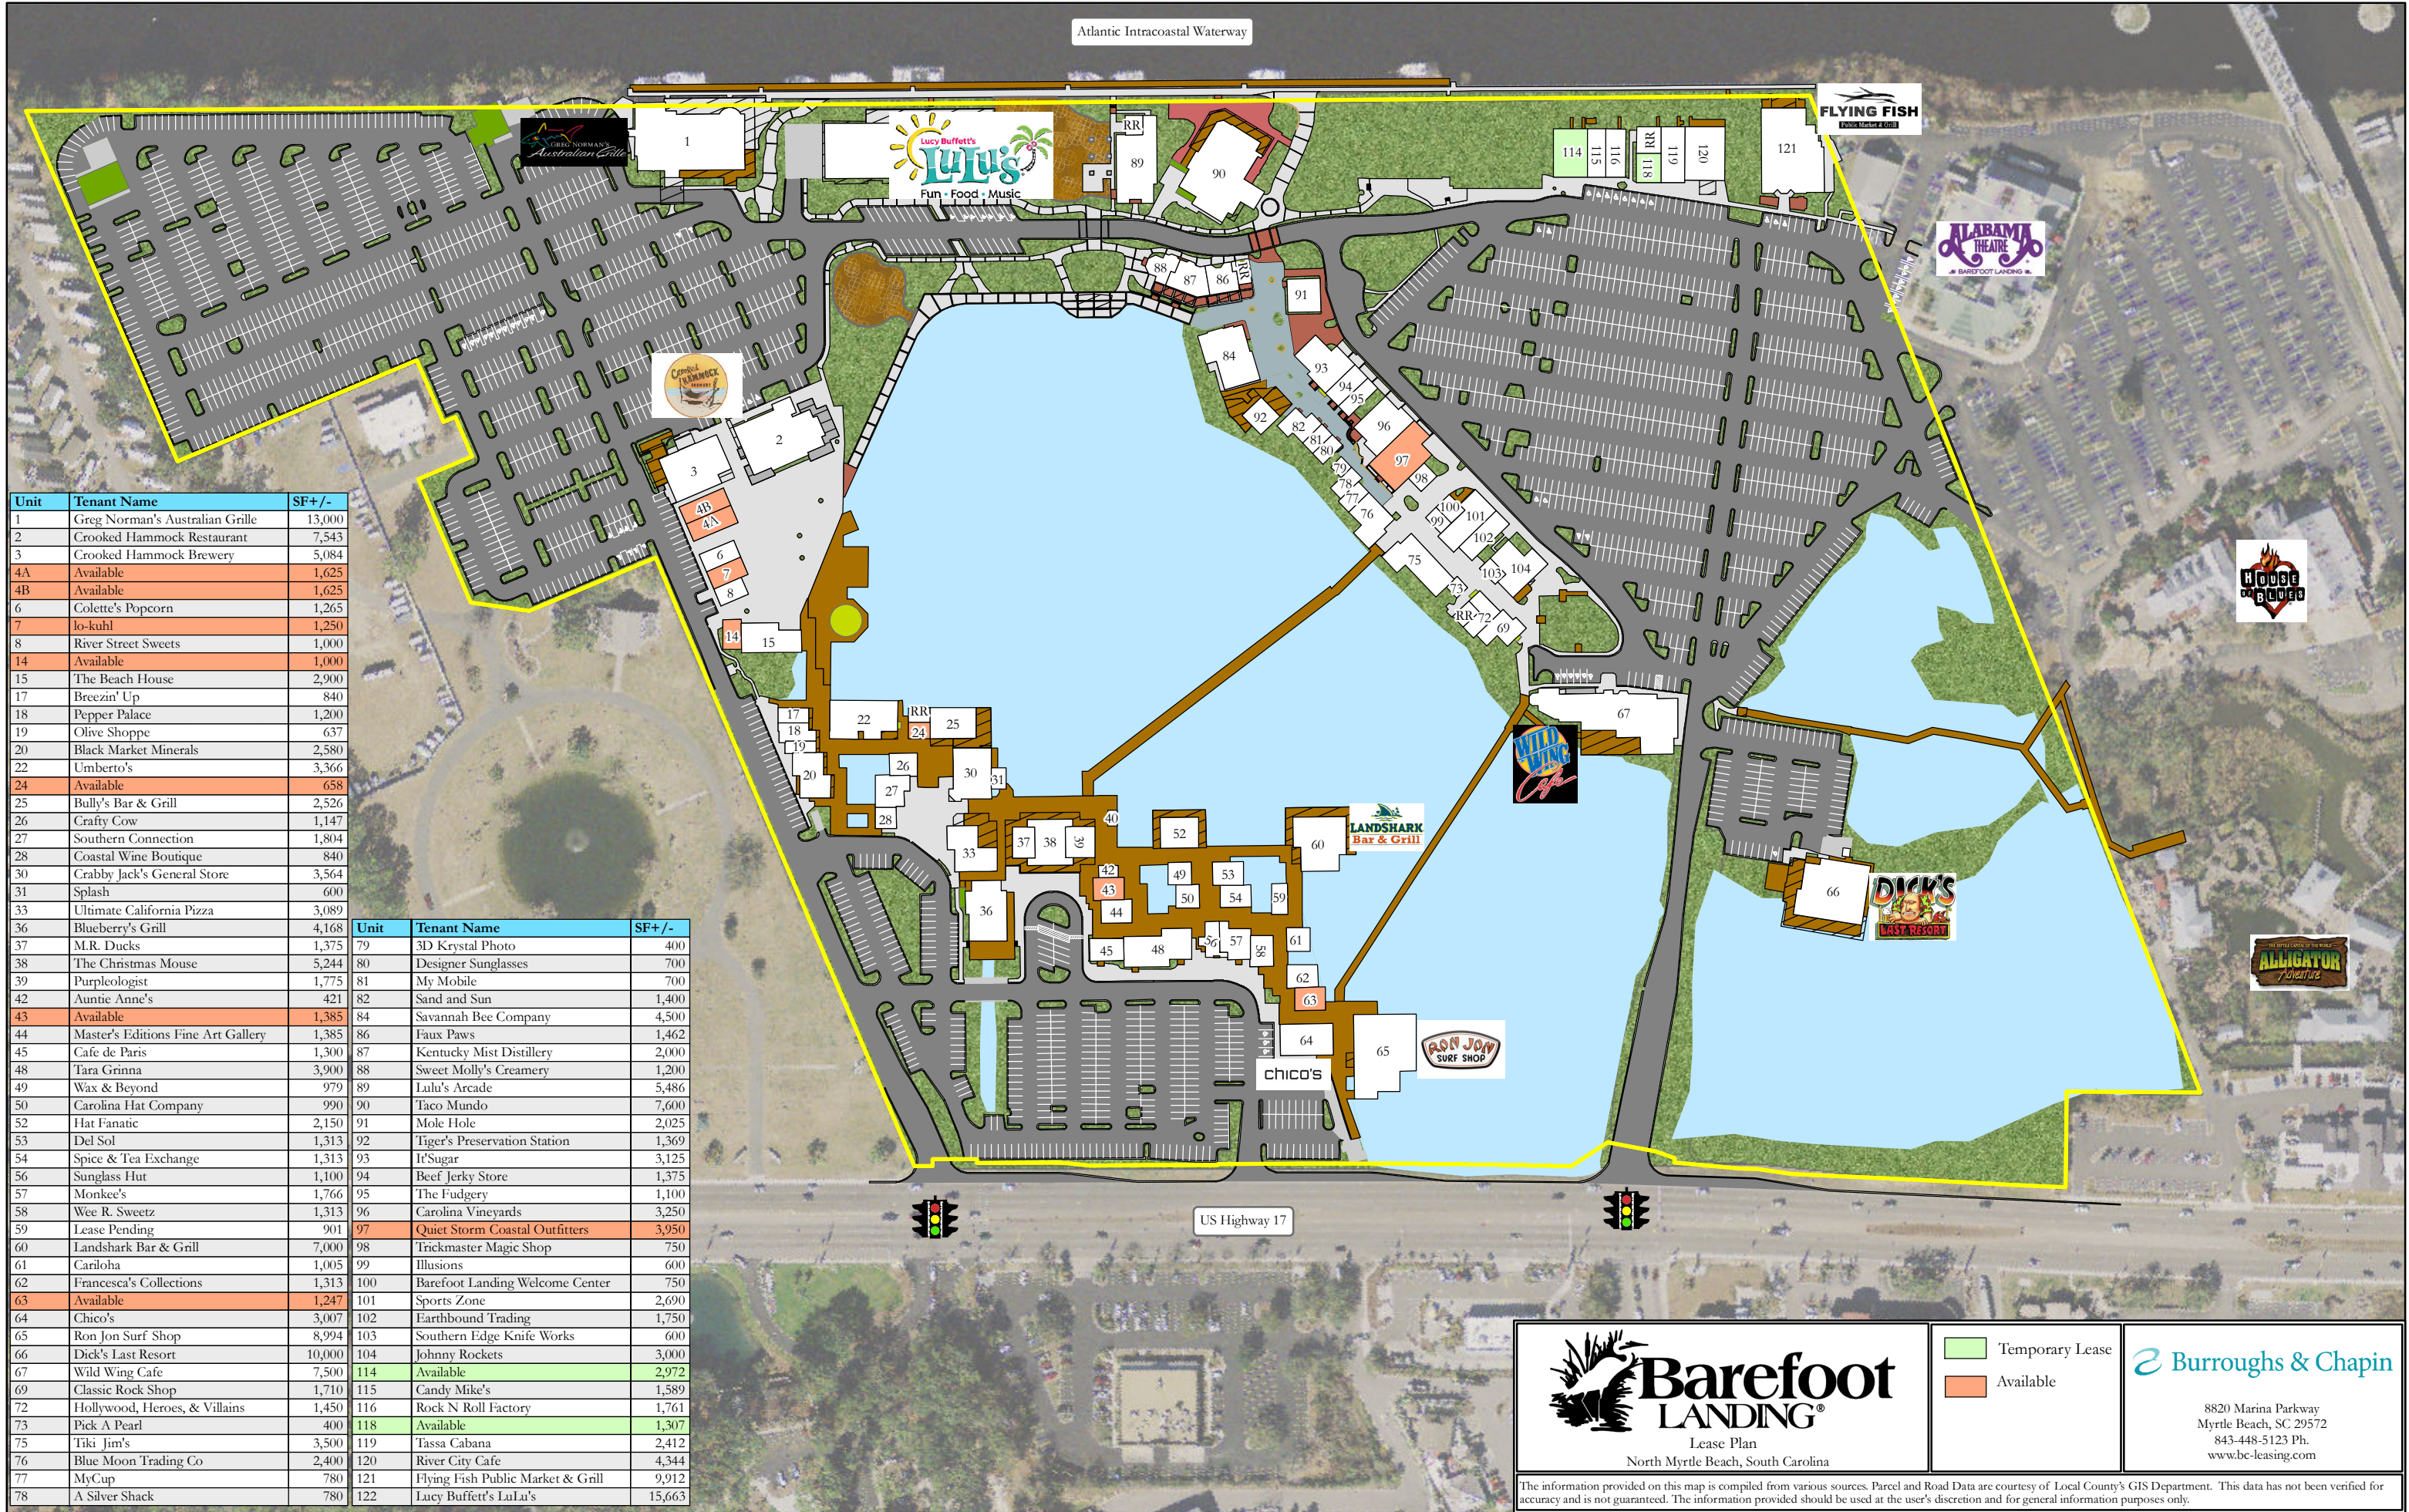

Atlantic Intracoastal Waterway

Unit	Tenant Name	SF+/-
1	Greg Norman's Australian Grille	13,000
2	Crooked Hammock Restaurant	7,543
3	Crooked Hammock Brewery	5,084
4A	Available	1,625
4B	Available	1,625
6	Colette's Popcorn	1,265
7	lo-kuhl	1,250
8	River Street Sweets	1,000
14	Available	1,000
15	The Beach House	2,900
17	Breezin' Up	840
18	Pepper Palace	1,200
19	Olive Shoppe	637
20	Black Market Minerals	2,580
22	Umberto's	3,366
24	Available	658
25	Bully's Bar & Grill	2,526
26	Crafty Cow	1,147
27	Southern Connection	1,804
28	Coastal Wine Boutique	840
30	Crabby Jack's General Store	3,564
31	Splash	600
33	Ultimate California Pizza	3,089
36	Blueberry's Grill	4,168
37	M.R. Ducks	1,375
38	The Christmas Mouse	5,244
39	Purpleologist	1,775
42	Auntie Anne's	421
43	Available	1,385
44	Master's Editions Fine Art Gallery	1,385
45	Café de Paris	1,300
48	Tara Grinna	3,900
49	Wax & Beyond	979
50	Carolina Hat Company	990
52	Hat Fanatic	2,150
53	Del Sol	1,313
54	Spice & Tea Exchange	1,313
56	Sunglass Hut	1,100
57	Monkee's	1,766
58	Wee R. Sweetz	1,313
59	Lease Pending	901
60	Lands Shark Bar & Grill	7,000
61	Carloha	1,005
62	Francesca's Collections	1,313
63	Available	1,247
64	Chico's	3,007
65	Ron Jon Surf Shop	8,994
66	Dick's Last Resort	10,000
67	Wild Wing Cafe	7,500
69	Classic Rock Shop	1,710
72	Hollywood, Heroes, & Villains	1,450
73	Pick A Pearl	400
75	Tiki Jim's	3,500
76	Blue Moon Trading Co	2,400
77	MyCup	780
78	A Silver Shack	780
79	3D Krystal Photo	400
80	Designer Sunglasses	700
81	My Mobile	700
82	Sand and Sun	1,400
84	Savannah Bee Company	4,500
86	Faux Paws	1,462
87	Kentucky Mist Distillery	2,000
88	Sweet Molly's Creamery	1,200
89	Lulu's Arcade	5,486
90	Taco Mundo	7,600
91	Mole Hole	2,025
92	Tiger's Preservation Station	1,369
93	It'Sugar	3,125
94	Beef Jerky Store	1,375
95	The Fudgerly	1,100
96	Carolina Vincyards	3,250
97	Quiet Storm Coastal Outfitters	3,950
98	Trickmaster Magic Shop	750
99	Illusions	600
100	Barefoot Landing Welcome Center	750
101	Sports Zone	2,690
102	Earthbound Trading	1,750
103	Southern Edge Knife Works	600
104	Johnny Rockets	3,000
114	Available	2,972
115	Candy Mike's	1,589
116	Rock N Roll Factory	1,761
118	Available	1,307
119	Tassa Cabana	2,412
120	River City Cafe	4,344
121	Flying Fish Public Market & Grill	9,912
122	Lucy Buffett's LuLu's	15,663