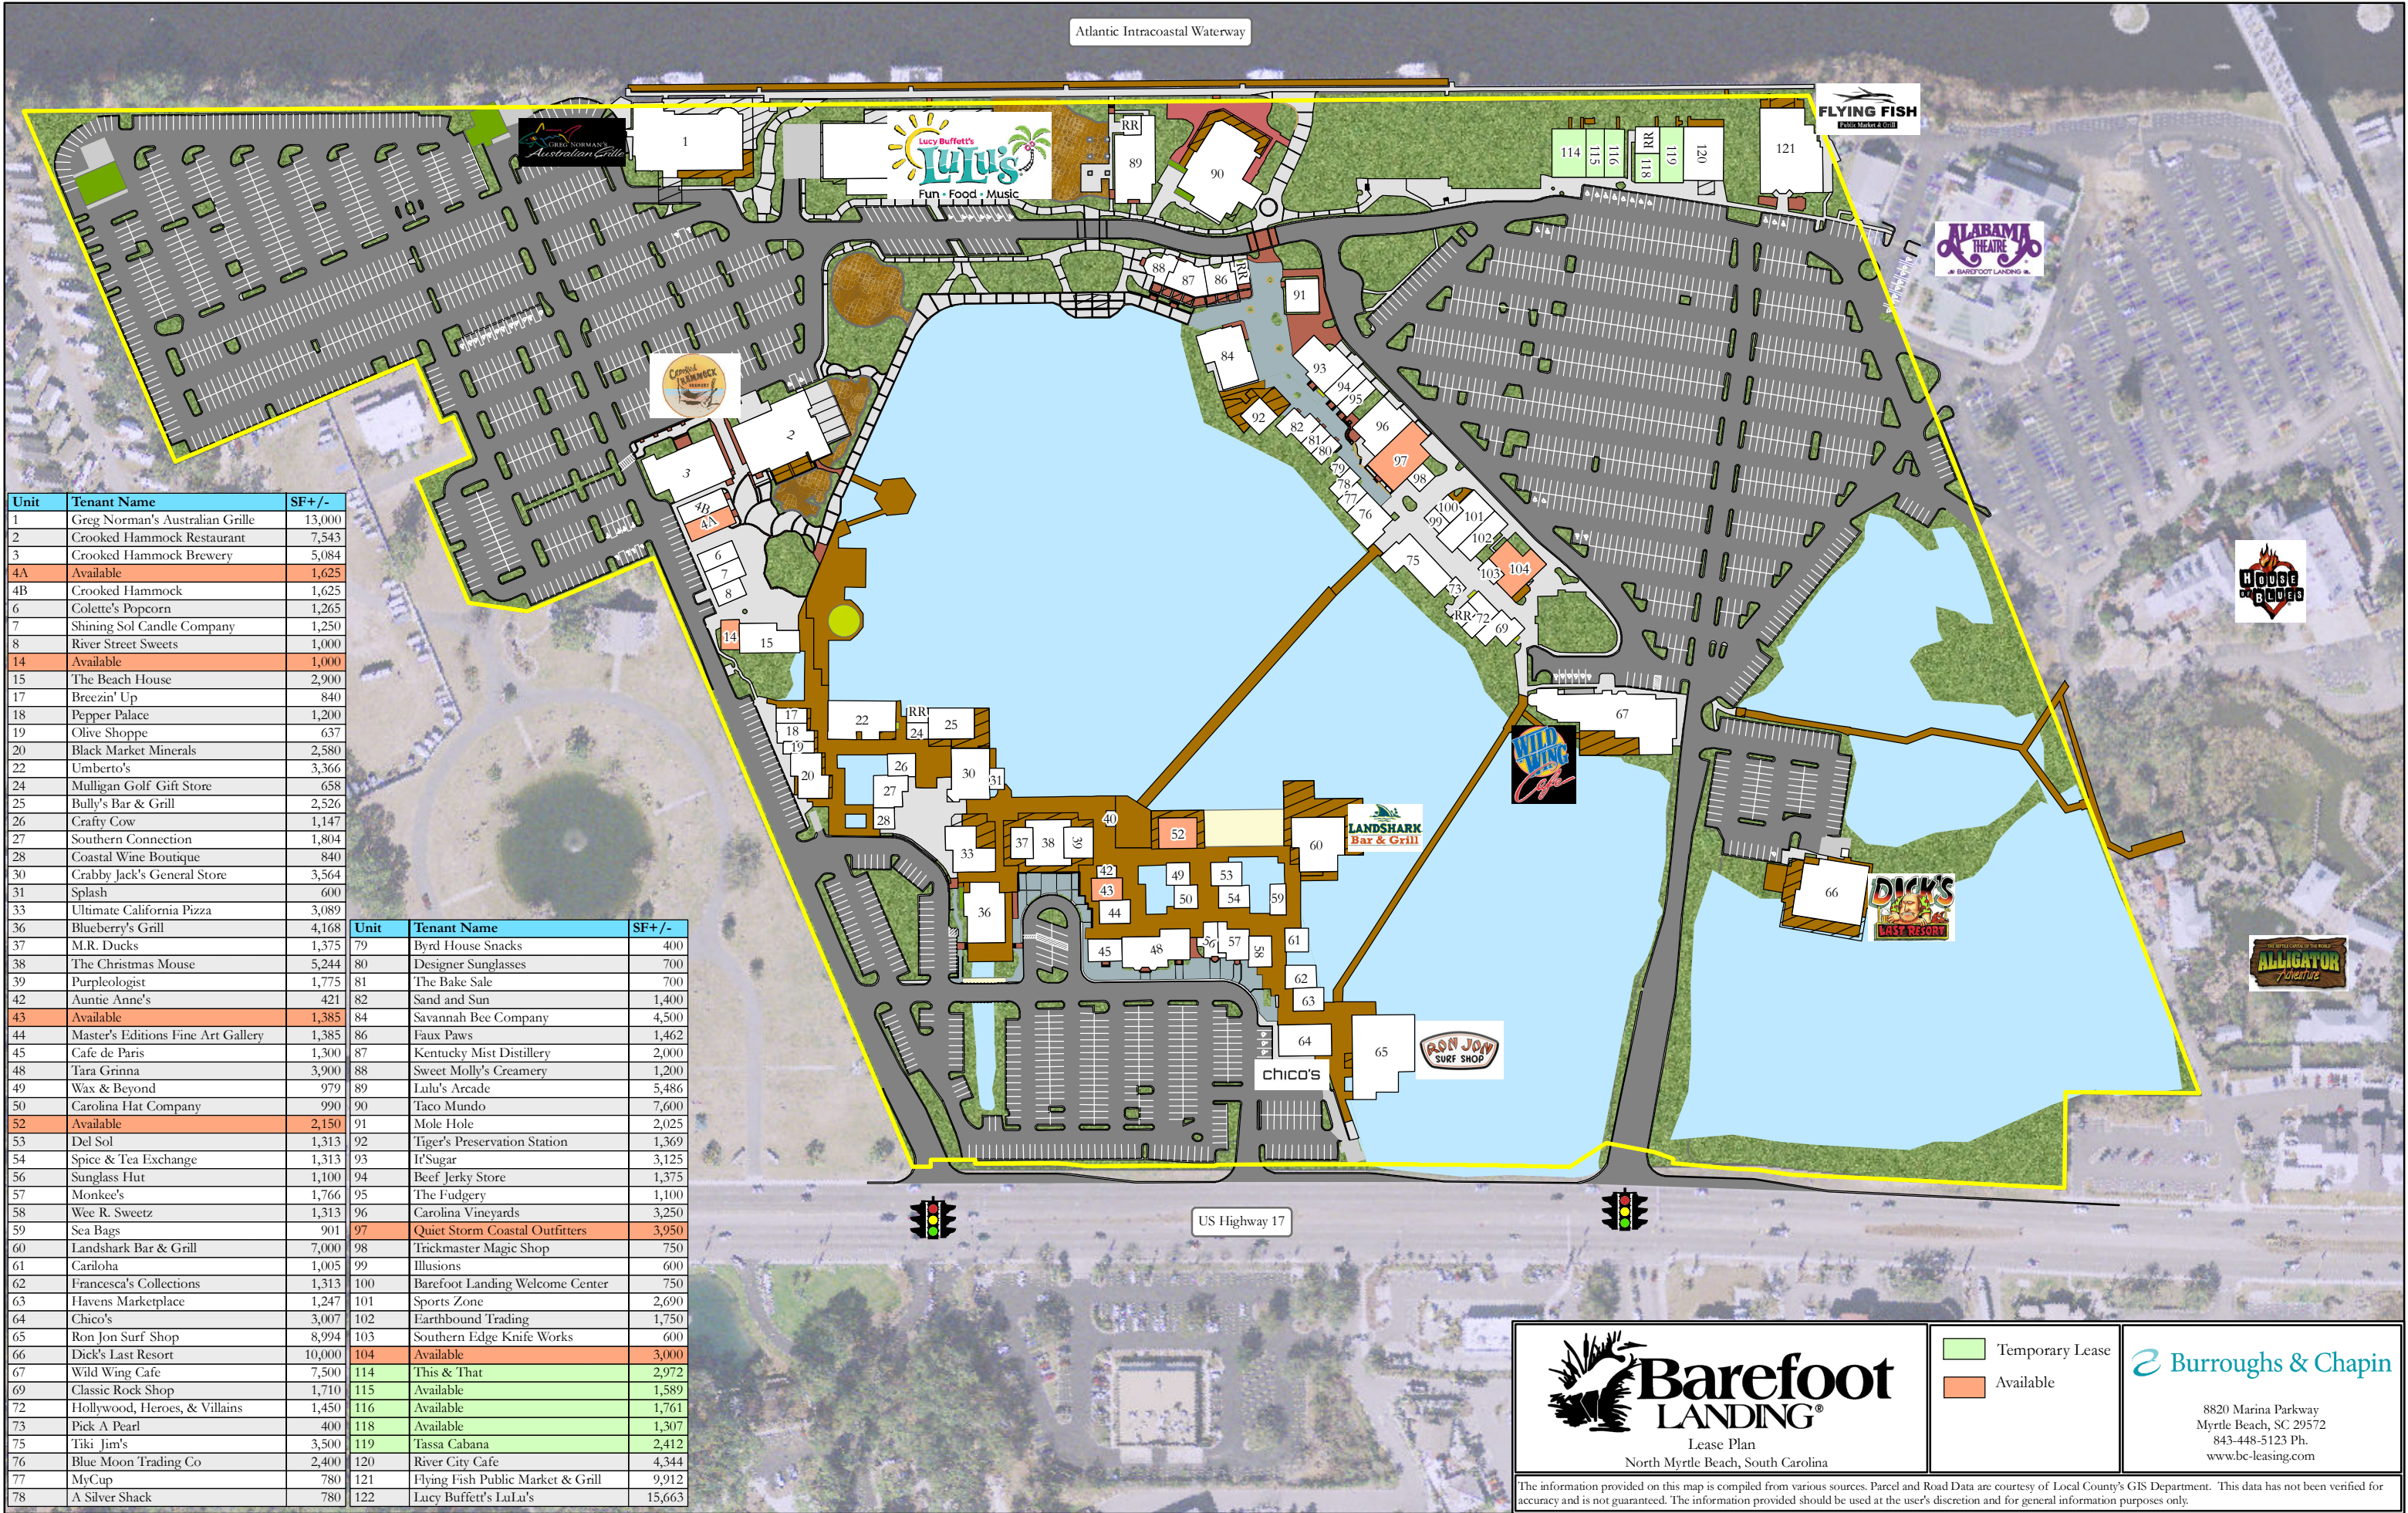

Atlantic Intracoastal Waterway

Unit	Tenant Name	SF+/-
1	Greg Norman's Australian Grille	13,000
2	Crooked Hammock Restaurant	7,543
3	Crooked Hammock Brewery	5,084
4A	Available	1,625
4B	Crooked Hammock	1,625
6	Colette's Popcorn	1,265
7	Shining Sol Candle Company	1,250
8	River Street Sweets	1,000
14	Available	1,000
15	The Beach House	2,900
17	Breezin' Up	840
18	Pepper Palace	1,200
19	Olive Shoppe	637
20	Black Market Minerals	2,580
22	Umberto's	3,366
24	Mulligan Golf Gift Store	658
25	Bully's Bar & Grill	2,526
26	Crafty Cow	1,147
27	Southern Connection	1,804
28	Coastal Wine Boutique	840
30	Crabby Jack's General Store	3,564
31	Splash	600
33	Ultimate California Pizza	3,089
36	Blueberry's Grill	4,168
37	M.R. Ducks	1,375
38	The Christmas Mouse	5,244
39	Purpleologist	1,775
42	Auntie Anne's	421
43	Available	1,385
44	Master's Editions Fine Art Gallery	1,385
45	Café de Paris	1,300
48	Tara Grinna	3,900
49	Wax & Beyond	979
50	Carolina Hat Company	990
52	Available	2,150
53	Del Sol	1,313
54	Spice & Tea Exchange	1,313
56	Sunglass Hut	1,100
57	Monkee's	1,766
58	Wee R. Sweetz	1,313
59	Sea Bags	901
60	Landshark Bar & Grill	7,000
61	Carloha	1,005
62	Francesca's Collections	1,313
63	Havens Marketplace	1,247
64	Chico's	3,007
65	Ron Jon Surf Shop	8,994
66	Dick's Last Resort	10,000
67	Wild Wing Cafe	7,500
69	Classic Rock Shop	1,710
72	Hollywood, Heroes, & Villains	1,450
73	Pick A Pearl	400
75	Tiki Jim's	3,500
76	Blue Moon Trading Co	2,400
77	MyCup	780
78	A Silver Shack	780