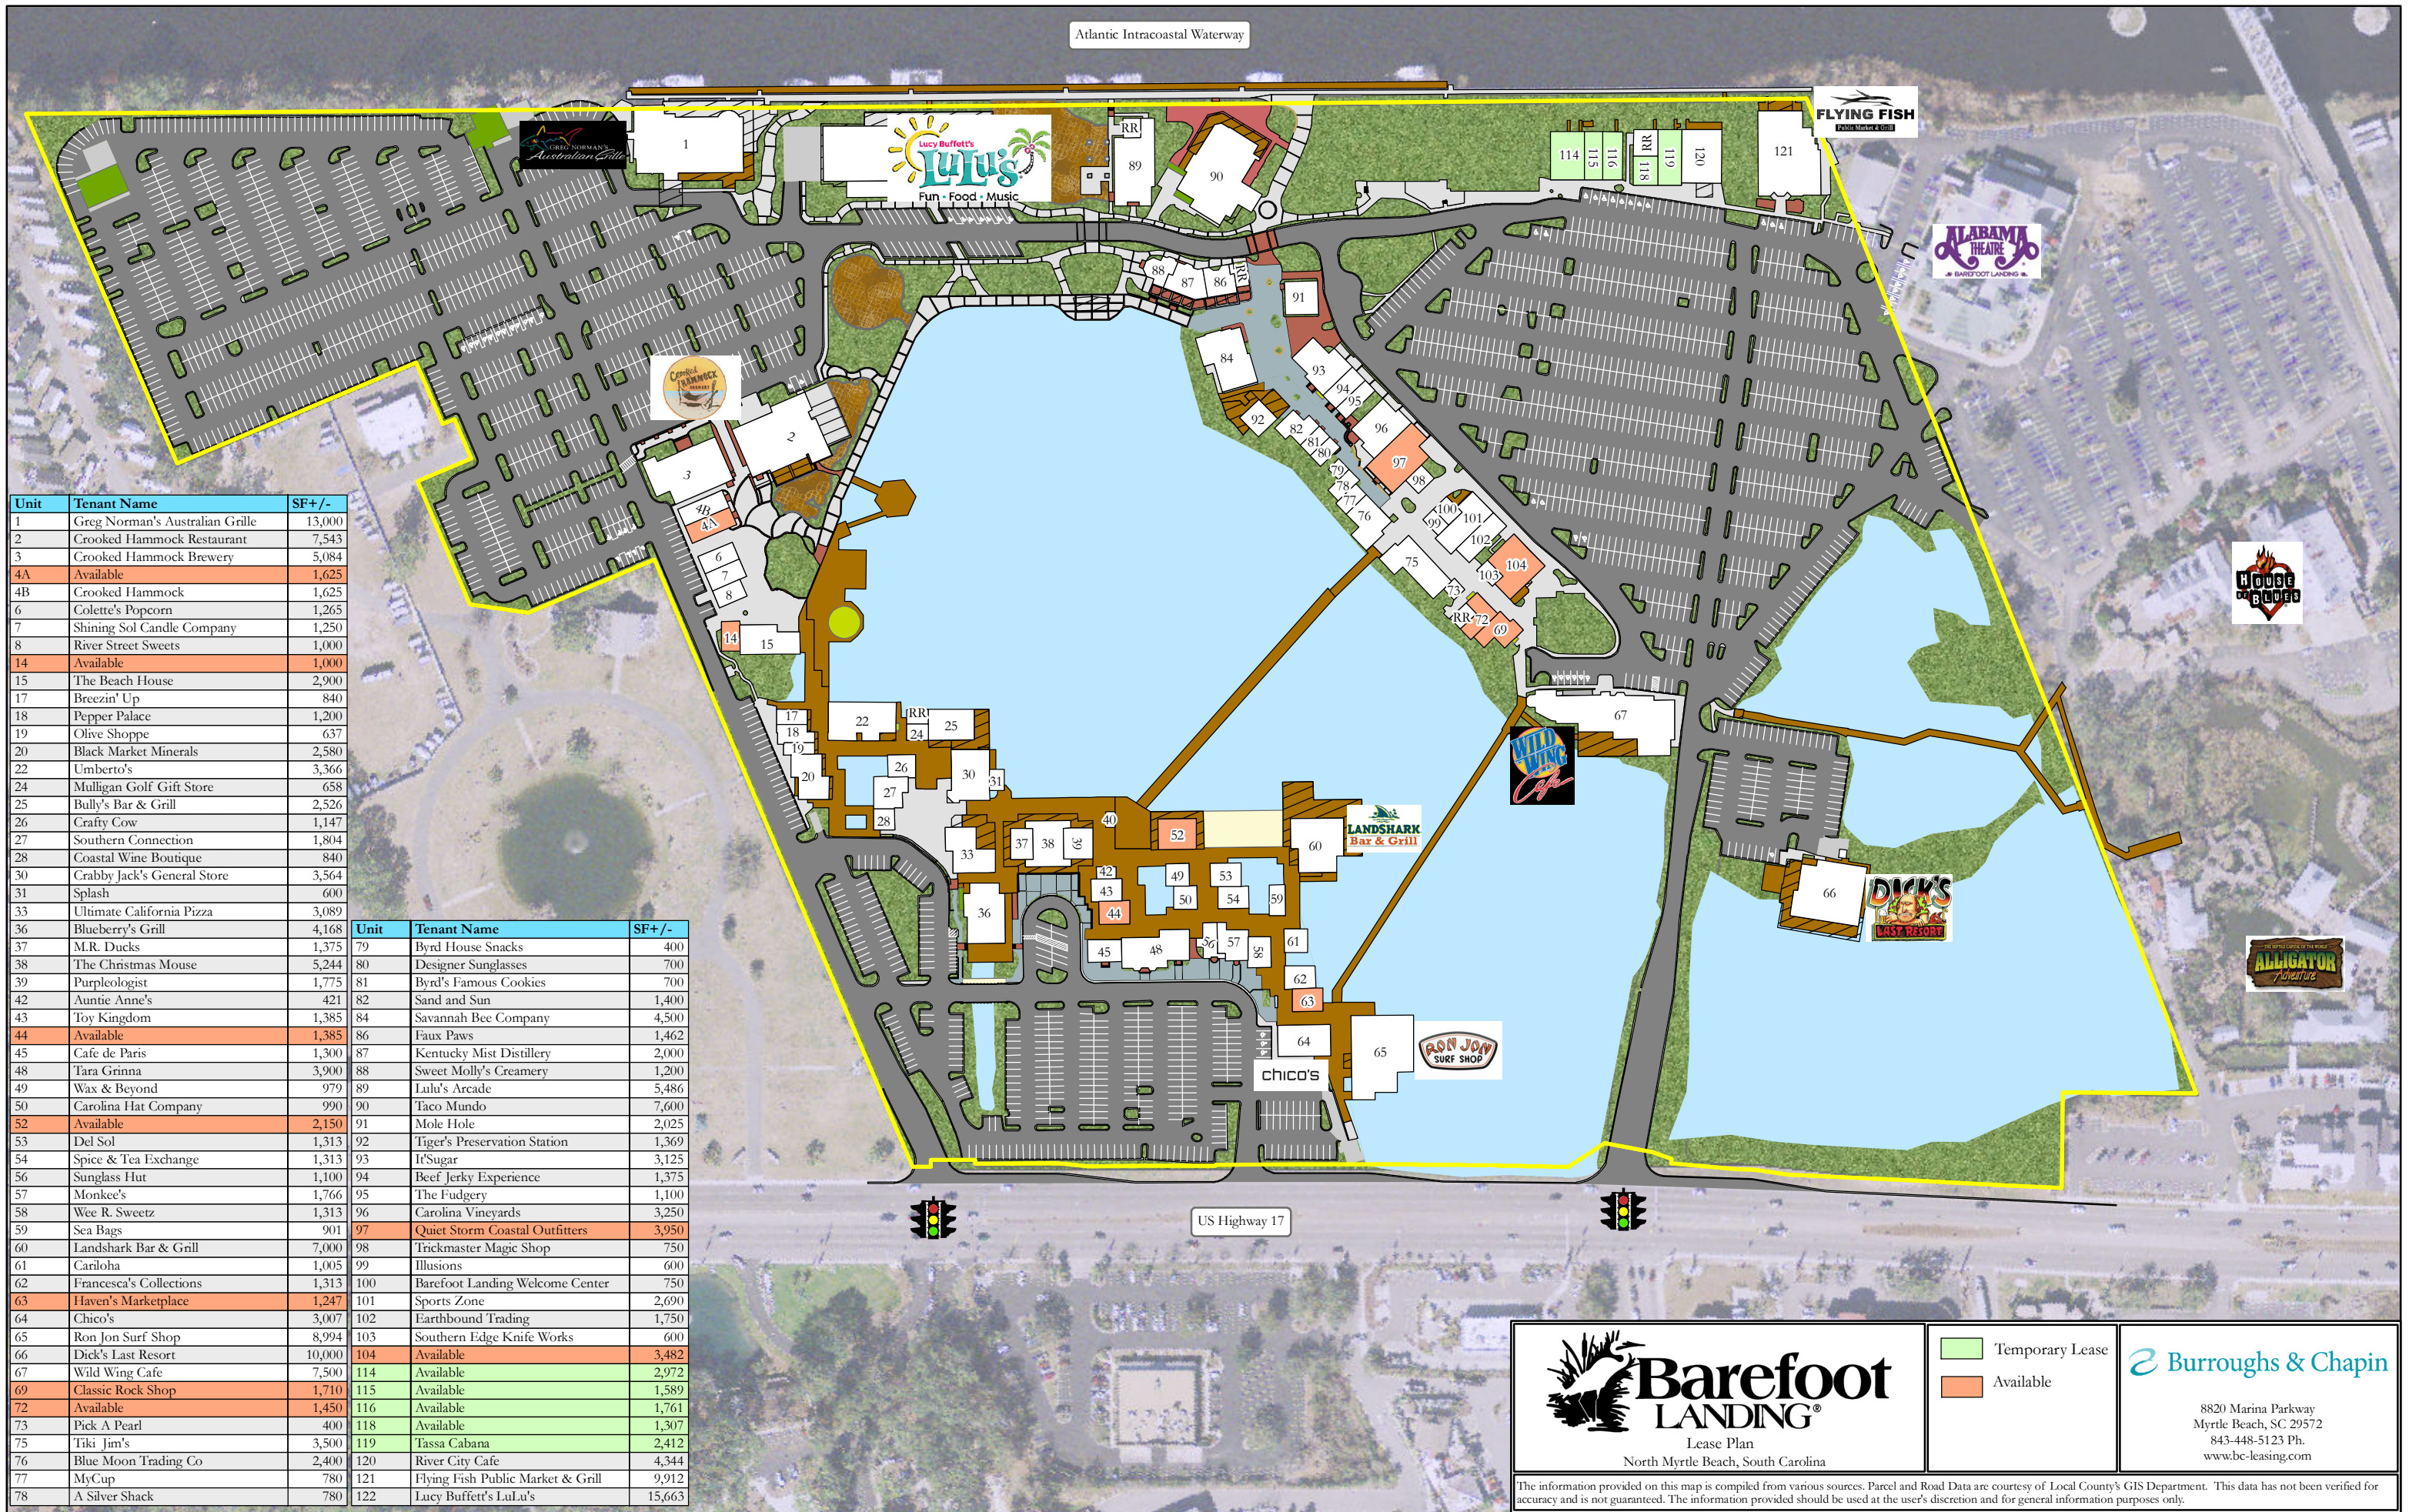

Atlantic Intracoastal Waterway

Unit	Tenant Name	SF +/-
1	Greg Norman's Australian Grille	13,000
2	Crooked Hammock Restaurant	7,543
3	Crooked Hammock Brewery	5,084
4A	Available	1,625
4B	Crooked Hammock	1,625
6	Colette's Popcorn	1,265
7	Shining Sol Candle Company	1,250
8	River Street Sweets	1,000
14	Available	1,000
15	The Beach House	2,900
17	Breezin' Up	840
18	Pepper Palace	1,200
19	Olive Shoppe	637
20	Black Market Minerals	2,580
22	Umberto's	3,366
24	Mulligan Golf Gift Store	658
25	Bully's Bar & Grill	2,526
26	Crafty Cow	1,147
27	Southern Connection	1,804
28	Coastal Wine Boutique	840
30	Crabby Jack's General Store	3,564
31	Splash	600
33	Ultimate California Pizza	3,089
36	Blueberry's Grill	4,168
37	M.R. Ducks	1,375
38	The Christmas Mouse	5,244
39	Purpleologist	1,775
42	Auntie Anne's	421
43	Toy Kingdom	1,385
44	Available	1,385
45	Café de Paris	1,300
48	Tara Grinna	3,900
49	Wax & Beyond	979
50	Carolina Hat Company	990
52	Available	2,150
53	Del Sol	1,313
54	Spice & Tea Exchange	1,313
56	Sunglass Hut	1,100
57	Monkee's	1,766
58	Wee R. Sweetz	1,313
59	Sea Bags	901
60	Landshark Bar & Grill	7,000
61	Carloha	1,005
62	Francesca's Collections	1,313
63	Haven's Marketplace	1,247
64	Chico's	3,007
65	Ron Jon Surf Shop	8,994
66	Dick's Last Resort	10,000
67	Wild Wing Cafe	7,500
69	Classic Rock Shop	1,710
72	Available	1,450
73	Pick A Pearl	400
75	Tiki Jim's	3,500
76	Blue Moon Trading Co	2,400
77	MyCup	780
78	A Silver Shack	780