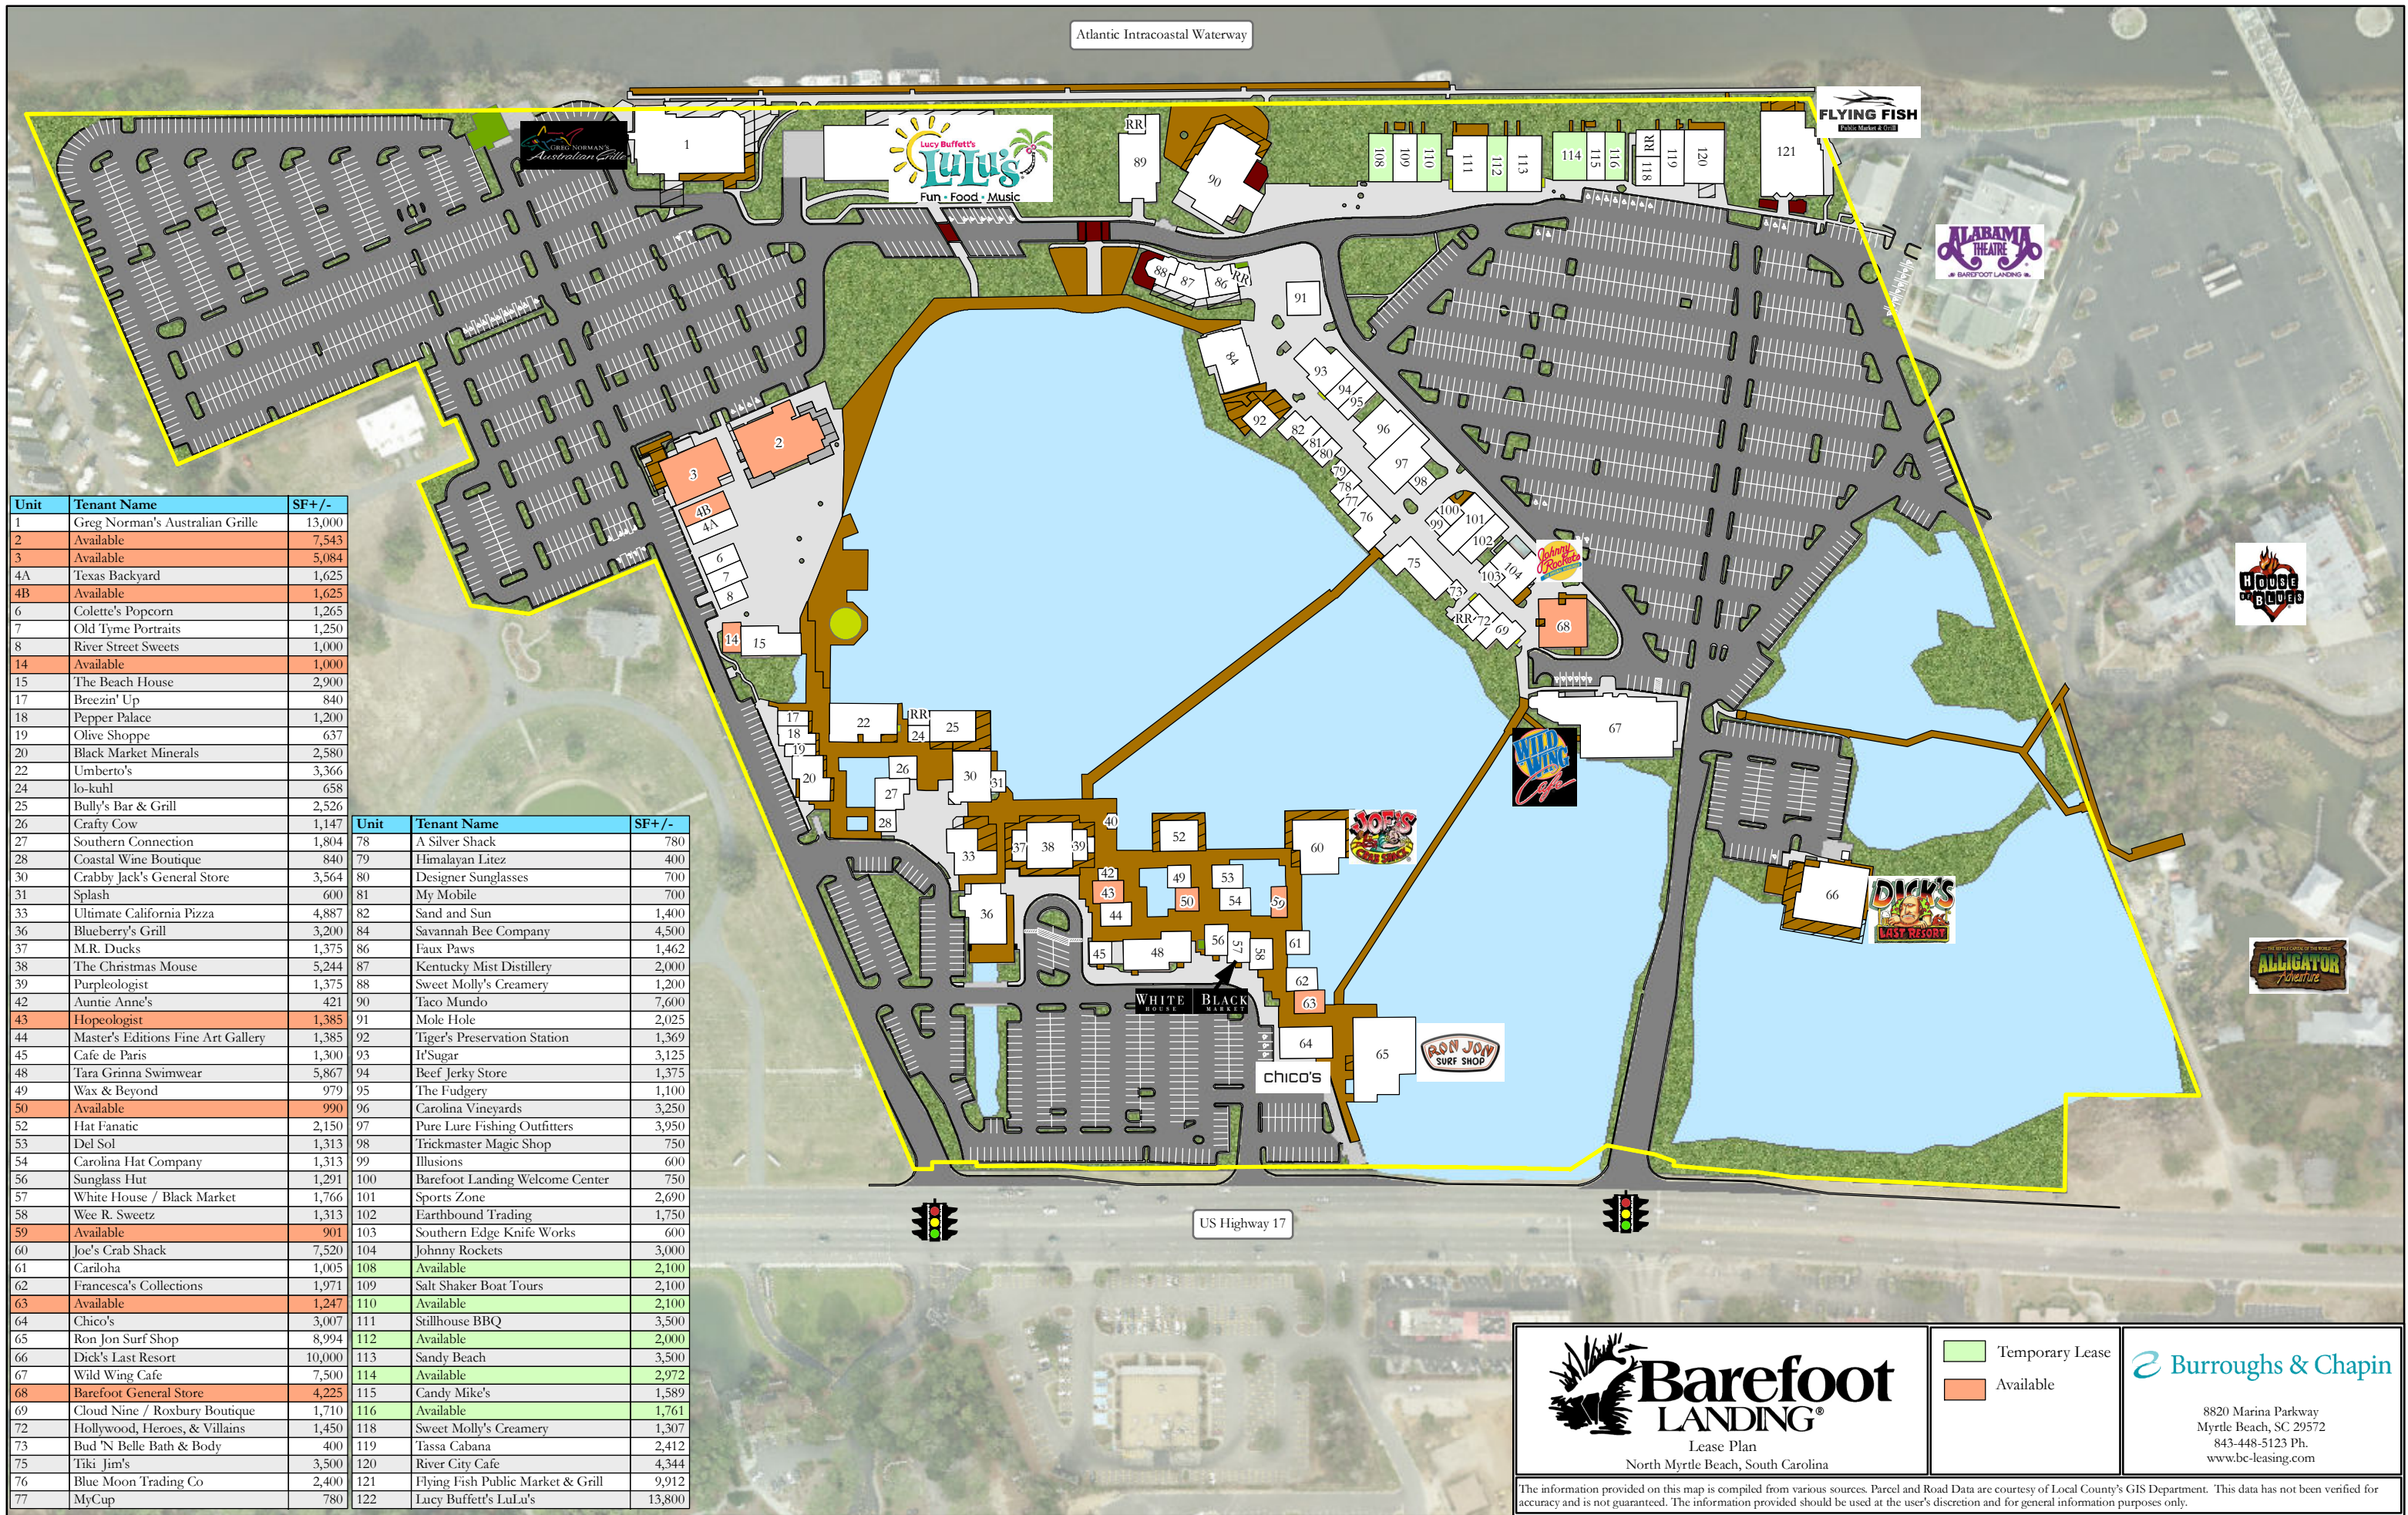

Atlantic Intracoastal Waterway

Unit	Tenant Name	SF+/-
1	Greg Norman's Australian Grille	13,000
2	Available	7,543
3	Available	5,084
4A	Texas Backyard	1,625
4B	Available	1,625
6	Colette's Popcorn	1,265
7	Old Tyme Portraits	1,250
8	River Street Sweets	1,000
14	Available	1,000
15	The Beach House	2,900
17	Breezin' Up	840
18	Pepper Palace	1,200
19	Olive Shoppe	637
20	Black Market Minerals	2,580
22	Umberto's	3,366
24	lo-kuhl	658
25	Bully's Bar & Grill	2,526
26	Crafty Cow	1,147
27	Southern Connection	1,804
28	Coastal Wine Boutique	840
30	Crabby Jack's General Store	3,564
31	Splash	600
33	Ultimate California Pizza	4,887
36	Blueberry's Grill	3,200
37	M.R. Ducks	1,375
38	The Christmas Mouse	5,244
39	Purpleologist	1,375
42	Auntie Anne's	421
43	Hopeologist	1,385
44	Master's Editions Fine Art Gallery	1,385
45	Cafe de Paris	1,300
48	Tara Grinna Swimwear	5,867
49	Wax & Beyond	979
50	Available	990
52	Hat Fanatic	2,150
53	Del Sol	1,313
54	Carolina Hat Company	1,313
56	Sunglass Hut	1,291
57	White House / Black Market	1,766
58	Wee R. Sweetz	1,313
59	Available	901
60	Joe's Crab Shack	7,520
61	Carloha	1,005
62	Francesca's Collections	1,971
63	Available	1,247
64	Chico's	3,007
65	Ron Jon Surf Shop	8,994
66	Dick's Last Resort	10,000
67	Wild Wing Cafe	7,500
68	Barefoot General Store	4,225
69	Cloud Nine / Roxbury Boutique	1,710
72	Hollywood, Heroes, & Villains	1,450
73	Bud 'N Belle Bath & Body	400
75	Tiki Jim's	3,500
76	Blue Moon Trading Co	2,400
77	MyCup	780

Unit	Tenant Name	SF+/-
78	A Silver Shack	780
79	Himalayan Litez	400
80	Designer Sunglasses	700
81	My Mobile	700
82	Sand and Sun	1,400
84	Savannah Bee Company	4,500
86	Faux Paws	1,462
87	Kentucky Mist Distillery	2,000
88	Sweet Molly's Creamery	1,200
90	Taco Mundo	7,600
91	Mole Hole	2,025
92	Tiger's Preservation Station	1,369
93	It'Sugar	3,125
94	Beef Jerky Store	1,375
95	The Fudgerly	1,100
96	Carolina Vineyards	3,250
97	Pure Lure Fishing Outfitters	3,950
98	Trickmaster Magic Shop	750
99	Illusions	600
100	Barefoot Landing Welcome Center	750
101	Sports Zone	2,690
102	Earthbound Trading	1,750
103	Southern Edge Knife Works	600
104	Johnny Rockets	3,000
108	Available	2,100
109	Salt Shaker Boat Tours	2,100
110	Available	2,100
111	Stillhouse BBQ	3,500
112	Available	2,000
113	Sandy Beach	3,500
114	Available	2,972
115	Candy Mike's	1,589
116	Available	1,761
118	Sweet Molly's Creamery	1,307
119	Tassa Cabana	2,412
120	River City Cafe	4,344
121	Flying Fish Public Market & Grill	9,912
122	Lucy Buffett's LuLa's	13,800

Barefoot LANDING
Lease Plan
North Myrtle Beach, South Carolina

Temporary Lease

Available

8820 Marina Parkway
Myrtle Beach, SC 29572
843-448-5123 Ph.
www.bc-leasing.com

The information provided on this map is compiled from various sources. Parcel and Road Data are courtesy of Local County's GIS Department. This data has not been verified for accuracy and is not guaranteed. The information provided should be used at the user's discretion and for general information purposes only.