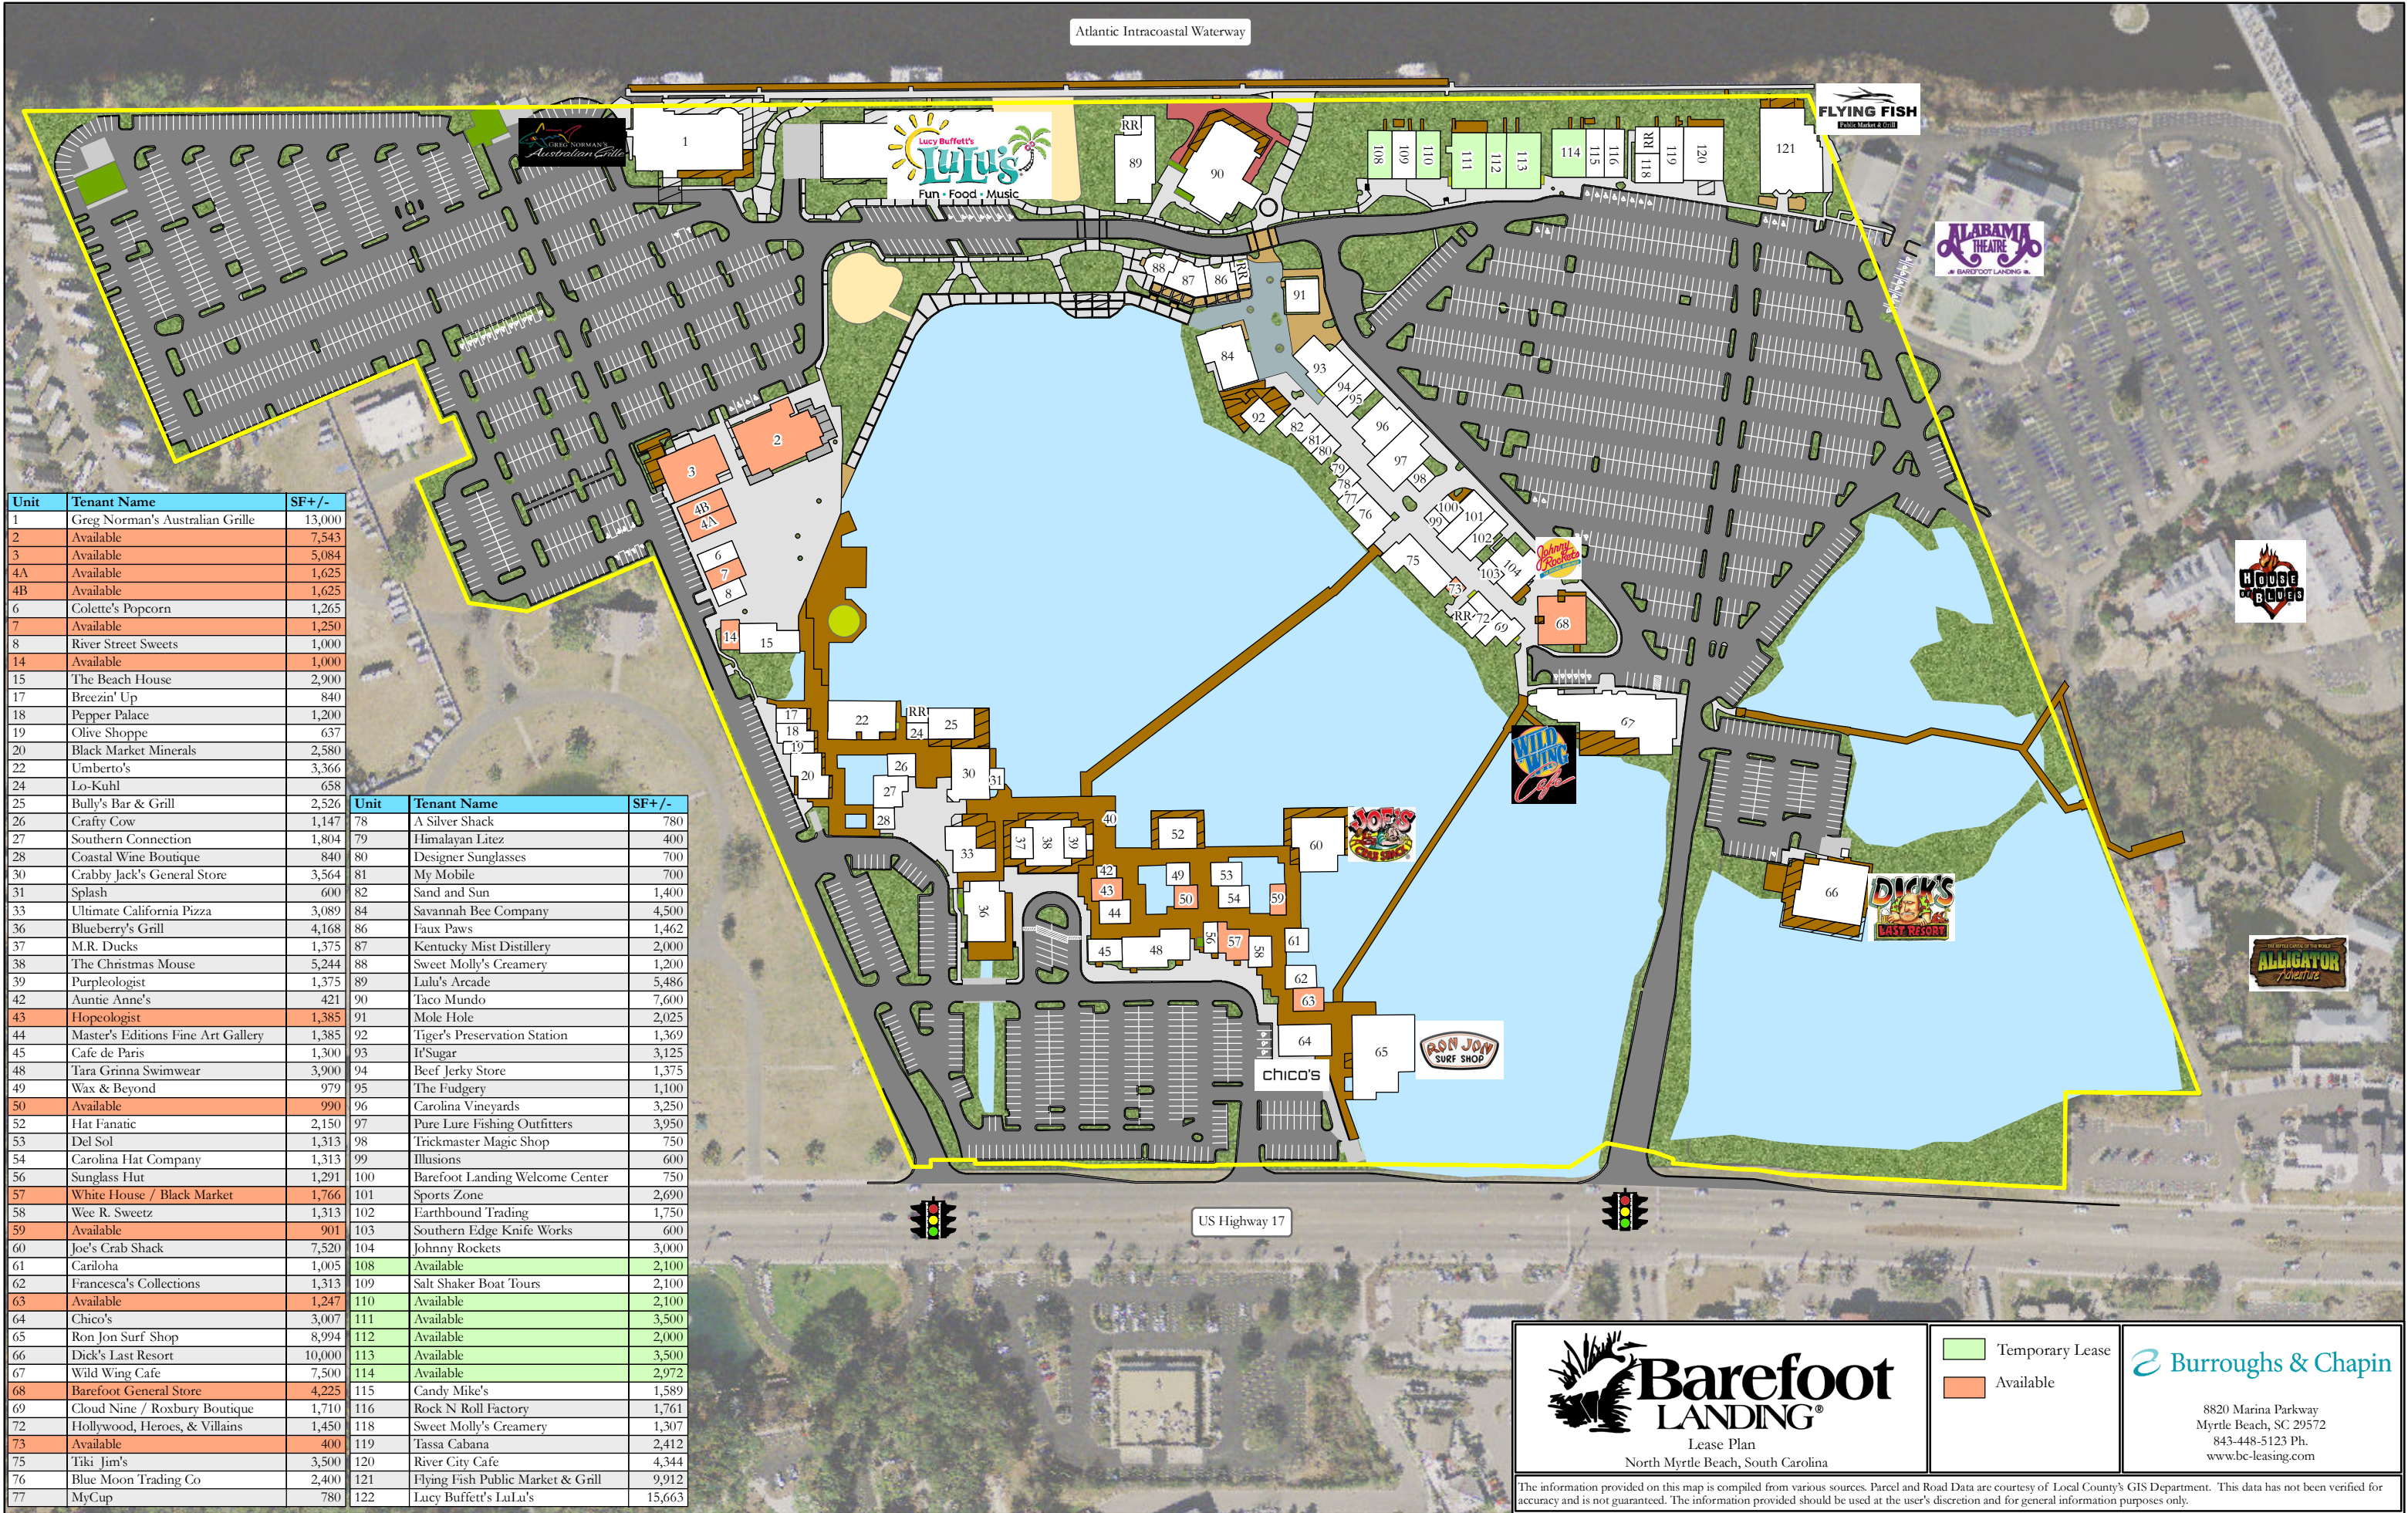

Atlantic Intracoastal Waterway

Unit	Tenant Name	SF+/-
1	Greg Norman's Australian Grille	13,000
2	Available	7,543
3	Available	5,084
4A	Available	1,625
4B	Available	1,625
6	Colette's Popcorn	1,265
7	Available	1,250
8	River Street Sweets	1,000
14	Available	1,000
15	The Beach House	2,900
17	Breezin' Up	840
18	Pepper Palace	1,200
19	Olive Shoppe	637
20	Black Market Minerals	2,580
22	Umberto's	3,366
24	Lo-Kuhl	658
25	Bully's Bar & Grill	2,526
26	Crafty Cow	1,147
27	Southern Connection	1,804
28	Coastal Wine Boutique	840
30	Crabby Jack's General Store	3,564
31	Splash	600
33	Ultimate California Pizza	3,089
36	Blueberry's Grill	4,168
37	M.R. Ducks	1,375
38	The Christmas Mouse	5,244
39	Purpleologist	1,375
42	Auntie Anne's	421
43	Hopeologist	1,385
44	Master's Editions Fine Art Gallery	1,385
45	Cafe de Paris	1,300
48	Tara Grinna Swimwear	3,900
49	Wax & Beyond	979
50	Available	990
52	Hat Fanatic	2,150
53	Del Sol	1,313
54	Carolina Hat Company	1,313
56	Sunglass Hut	1,291
57	White House / Black Market	1,766
58	Wee R. Sweetz	1,313
59	Available	901
60	Joe's Crab Shack	7,520
61	Carloha	1,005
62	Francesca's Collections	1,313
63	Available	1,247
64	Chico's	3,007
65	Ron Jon Surf Shop	8,994
66	Dick's Last Resort	10,000
67	Wild Wing Cafe	7,500
68	Barefoot General Store	4,225
69	Cloud Nine / Roxbury Boutique	1,710
72	Hollywood, Heroes, & Villains	1,450
73	Available	400
75	Tiki Jim's	3,500
76	Blue Moon Trading Co	2,400
77	MyCup	780

Unit	Tenant Name	SF+/-
78	A Silver Shack	780
79	Himalayan Litez	400
80	Designer Sunglasses	700
81	My Mobile	700
82	Sand and Sun	1,400
84	Savannah Bee Company	4,500
86	Faux Paws	1,462
87	Kentucky Mist Distillery	2,000
88	Sweet Molly's Creamery	1,200
89	Lulu's Arcade	5,486
90	Taco Mundo	7,600
91	Mole Hole	2,025
92	Tiger's Preservation Station	1,369
93	It'Sugar	3,125
94	Beef Jerky Store	1,375
95	The Fudger	1,100
96	Carolina Vineyards	3,250
97	Pure Lure Fishing Outfitters	3,950
98	Trickmaster Magic Shop	750
99	Illusions	600
100	Barefoot Landing Welcome Center	750
101	Sports Zone	2,690
102	Earthbound Trading	1,750
103	Southern Edge Knife Works	600
104	Johnny Rockets	3,000
108	Available	2,100
109	Salt Shaker Boat Tours	2,100
110	Available	2,100
111	Available	3,500
112	Available	2,000
113	Available	3,500
114	Available	2,972
115	Candy Mike's	1,589
116	Rock N Roll Factory	1,761
118	Sweet Molly's Creamery	1,307
119	Tassa Cabana	2,412
120	River City Cafe	4,344
121	Flying Fish Public Market & Grill	9,912
122	Lucy Buffett's LuLa's	15,663

Barefoot LANDING
Lease Plan
North Myrtle Beach, South Carolina

Temporary Lease

Available

Burroughs & Chapin

8820 Marina Parkway
Myrtle Beach, SC 29572
843-448-5123 Ph.
www.bc-leasing.com

The information provided on this map is compiled from various sources. Parcel and Road Data are courtesy of Local County's GIS Department. This data has not been verified for accuracy and is not guaranteed. The information provided should be used at the user's discretion and for general information purposes only.