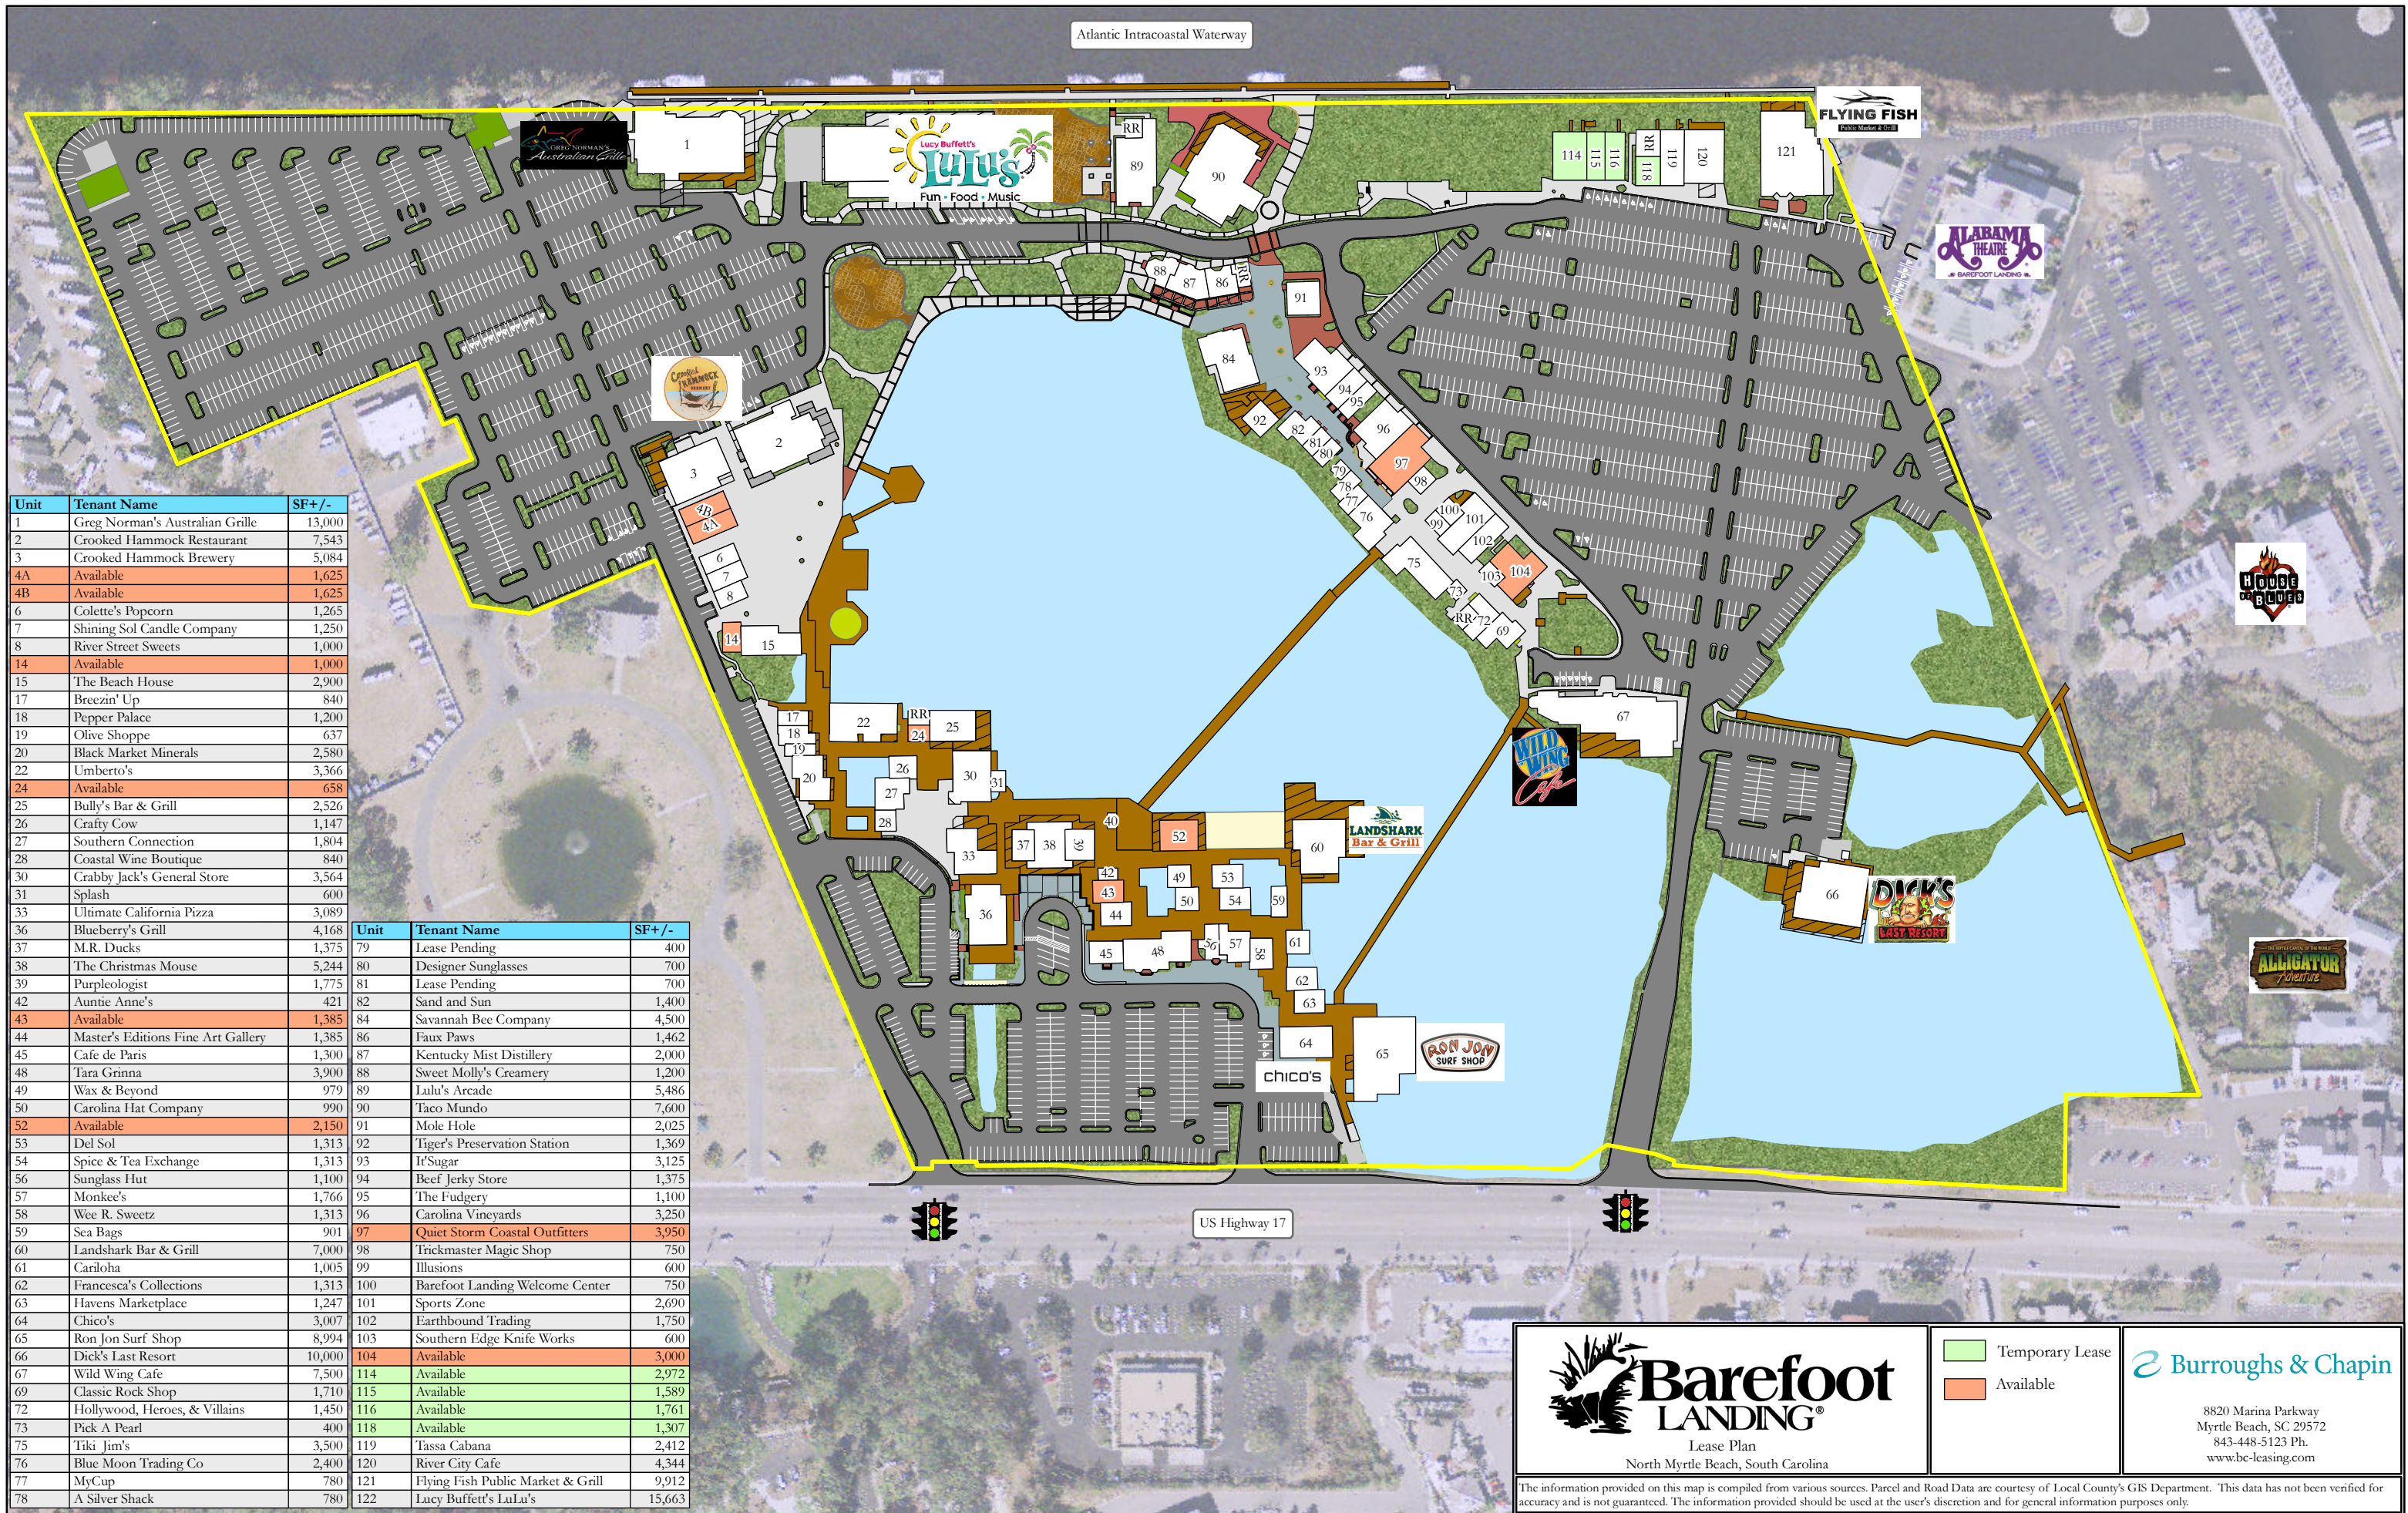

Atlantic Intracoastal Waterway

Unit	Tenant Name	SF+/-
1	Greg Norman's Australian Grille	13,000
2	Crooked Hammock Restaurant	7,543
3	Crooked Hammock Brewery	5,084
4A	Available	1,625
4B	Available	1,625
6	Colette's Popcorn	1,265
7	Shining Sol Candle Company	1,250
8	River Street Sweets	1,000
14	Available	1,000
15	The Beach House	2,900
17	Breezin' Up	840
18	Pepper Palace	1,200
19	Olive Shoppe	637
20	Black Market Minerals	2,580
22	Umberto's	3,366
24	Available	658
25	Bully's Bar & Grill	2,526
26	Crafty Cow	1,147
27	Southern Connection	1,804
28	Coastal Wine Boutique	840
30	Crabby Jack's General Store	3,564
31	Splash	600
33	Ultimate California Pizza	3,089
36	Blueberry's Grill	4,168
37	M.R. Ducks	1,375
38	The Christmas Mouse	5,244
39	Purpleologist	1,775
42	Auntie Anne's	421
43	Available	1,385
44	Master's Editions Fine Art Gallery	1,385
45	Café de Paris	1,300
48	Tara Grinna	3,900
49	Wax & Beyond	979
50	Carolina Hat Company	990
52	Available	2,150
53	Del Sol	1,313
54	Spice & Tea Exchange	1,313
56	Sunglass Hut	1,100
57	Monkee's	1,766
58	Wee R. Sweetz	1,313
59	Sea Bags	901
60	Landshark Bar & Grill	7,000
61	Carloha	1,005
62	Francesca's Collections	1,313
63	Havens Marketplace	1,247
64	Chico's	3,007
65	Ron Jon Surf Shop	8,994
66	Dick's Last Resort	10,000
67	Wild Wing Cafe	7,500
69	Classic Rock Shop	1,710
72	Hollywood, Heroes, & Villains	1,450
73	Pick A Pearl	400
75	Tiki Jim's	3,500
76	Blue Moon Trading Co	2,400
77	MyCup	780
78	A Silver Shack	780